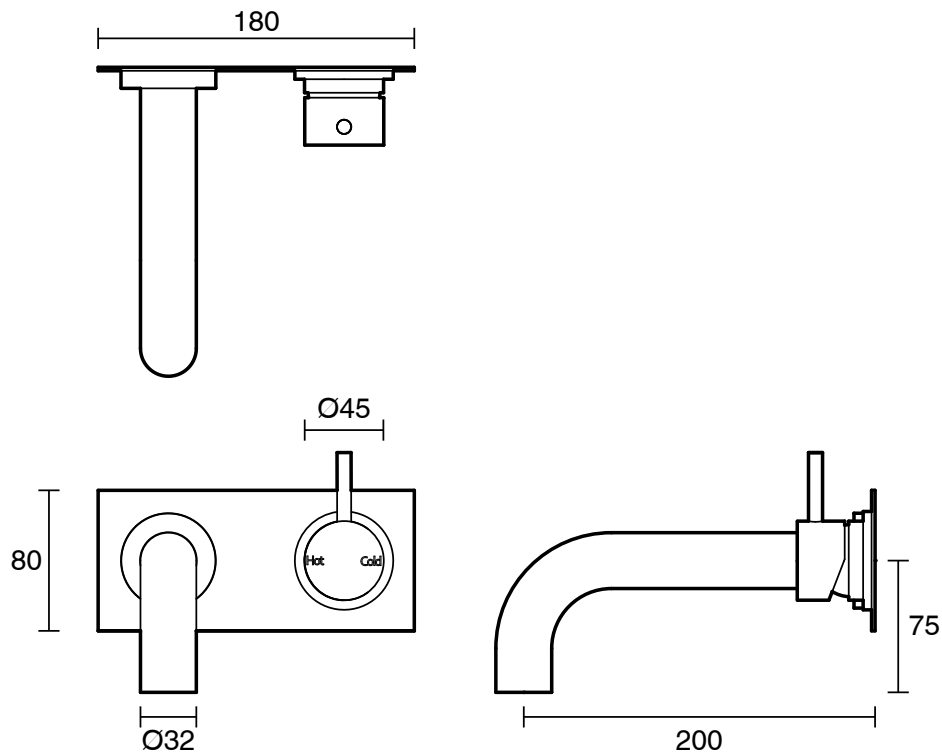

## Sussex Scala 32mm Curved Bath Mixer Tap Outlet System Right Hand 200mm Outlet Chrome

2263066

SPECIFICATIONS	
Recommended Use	Residential;Commercial
Colour Finish	Polished Chrome
Primary Material	Brass
Recommended Pressure Range	150 - 500 kPa as per AS3500
Max Continuous Working Temperature (deg C)	65
Min Continuous Working Temperature (deg C)	1
WARRANTY	
Residential Use (Years)	40
Commercial Use (Years)	10
<i>Please refer to Sussex Warranty page for full Terms and Conditions</i>	

Dimensions are nominal measurements only.