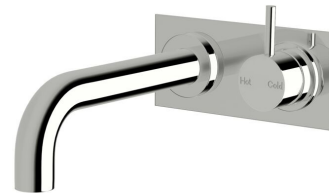

## Sussex Scala 32mm Curved Bath Mixer Tap Outlet System Right Hand 200mm Outlet Chrome

2263066

SPECIFICATIONS	
Recommended Use	Residential;Commercial
Colour Finish	Polished Chrome
Primary Material	Brass
Recommended Pressure Range	150 - 500 kPa as per AS3500
Max Continuous Working Temperature (deg C)	65
Min Continuous Working Temperature (deg C)	1
WARRANTY	
Residential Use (Years)	40
Commercial Use (Years)	10
<i>Please refer to Sussex Warranty page for full Terms and Conditions</i>	