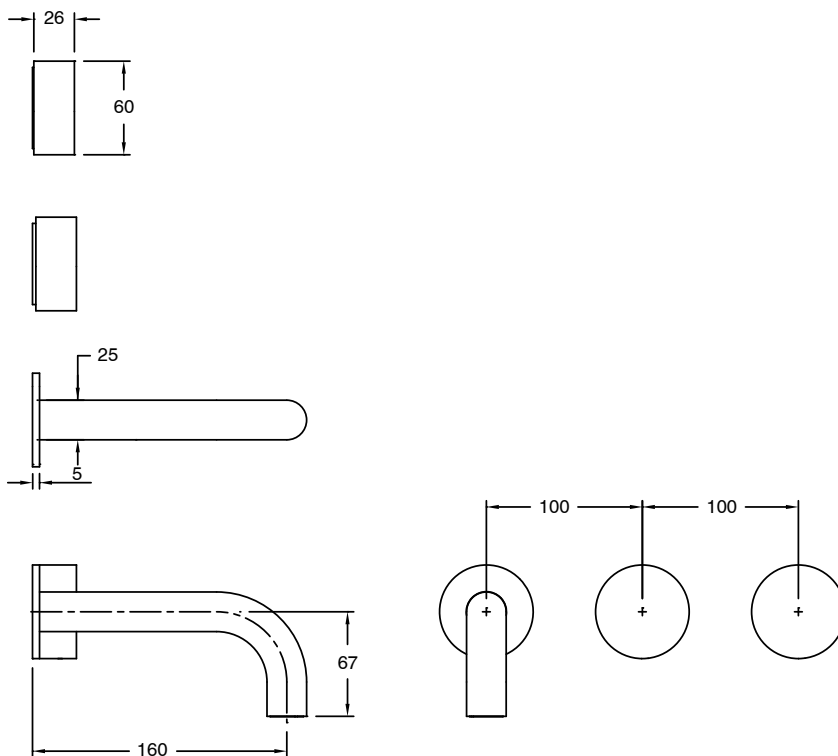

SUSSEX

Sussex Pure Wall Bath Hostess System 160mm with Diamond Textured Handles PVD Matte Black Lead Free 46805

SPECIFICATIONS

Recommended Use	Residential;Commercial
Colour Finish	Matte Black
Primary Material	Lead Free Brass
Recommended Pressure Range	150 - 500 kPa as per AS3500
Max Continuous Working Temperature (deg C)	65
Min Continuous Working Temperature (deg C)	1

WARRANTY

Residential Use (Years)	40
Commercial Use (Years)	10

Please refer to Sussex Warranty page for full Terms and Conditions

Dimensions are nominal measurements only.

CLEANING RECOMMENDATIONS:

We recommend the use of soapy water or approved cleaners. This product should not be cleaned with abrasive materials. Damage caused by any improper treatment is not covered by the product warranty. Refer to Warranty Conditions

Disclaimer: Products in this specification manual must by regulation be installed by licensed and registered trade people. The manufacturer/distributor reserves the right to vary specifications or delete models from their range without prior notification. Dimensions are nominal measurements only. Dimensions and set-outs listed are correct at time of publication however the manufacturer/distributor takes no responsibility for printing errors.

Published 14/05/2026

To see the complete Sussex range go to
www.reece.com.au