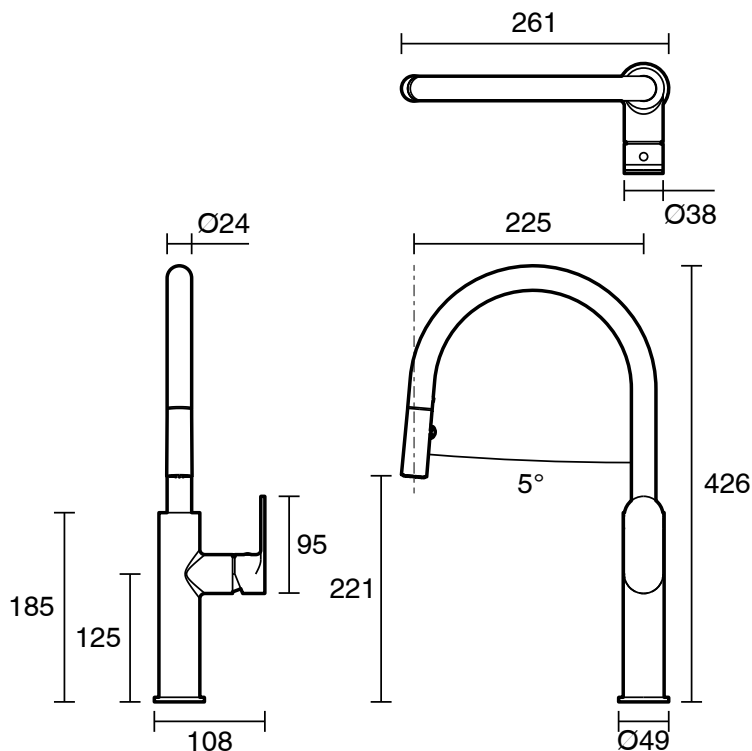

mizu

Mizu Soothe MK2 Gooseneck Pull Out Sink Mixer Curved Brushed Gunmetal (5 Star) Lead Free

2267443

SPECIFICATIONS	
Recommended Use	Residential;Commercial
Colour Finish	Brushed Gunmetal
Primary Material	Lead Free Brass
Recommended Pressure Range	150 - 500 kPa as per AS3500
Max Continuous Working Temperature (deg C)	65
Min Continuous Working Temperature (deg C)	5
WARRANTY	
Residential & Commercial Use (Years)	25
Spare Parts & Labour (Years)	1
<i>Please refer to Mizu Warranty page for full Terms and Conditions</i>	

Disclaimer: Products in this specification manual must by regulation be installed by licensed and registered trade people. The manufacturer/distributor reserves the right to vary specifications or delete models from their range without prior notification. Dimensions are nominal measurements only. Dimensions and set-outs listed are correct at time of publication however the manufacturer/distributor takes no responsibility for printing errors.