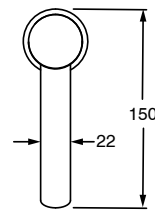

SUSSEX

Sussex Pure Extended Basin Mixer Tap with Diamond Textured Handle PVD Matte Black (6 Star)

9511299

SPECIFICATIONS	
Recommended Use	Residential;Commercial
Colour Finish	Matte Black
Primary Material	DR Brass
Recommended Pressure Range	150 - 500 kPa as per AS3500
Max Continuous Working Temperature (deg C)	65
Min Continuous Working Temperature (deg C)	1
WARRANTY	
Residential Use (Years)	40
Commercial Use (Years)	10
<i>Please refer to Sussex Warranty page for full Terms and Conditions</i>	

Disclaimer: Products in this specification manual must by regulation be installed by licensed and registered trade people. The manufacturer/distributor reserves the right to vary specifications or delete models from their range without prior notification. Dimensions are nominal measurements only. Dimensions and set-outs listed are correct at time of publication however the manufacturer/distributor takes no responsibility for printing errors.