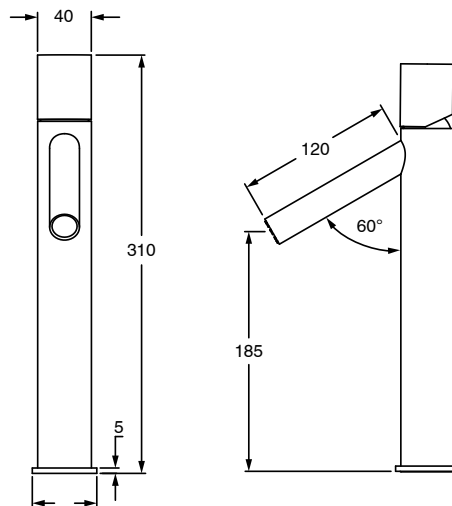

SUSSEX

Sussex Pure Extended Basin Mixer Tap with Diamond Textured Handle PVD Matte Black (6 Star)

9511299

SPECIFICATIONS	
Recommended Use	Residential;Commercial
Colour Finish	Matte Black
Primary Material	DR Brass
Recommended Pressure Range	150 - 500 kPa as per AS3500
Max Continuous Working Temperature (deg C)	65
Min Continuous Working Temperature (deg C)	1
WARRANTY	
Residential Use (Years)	40
Commercial Use (Years)	10
<i>Please refer to Sussex Warranty page for full Terms and Conditions</i>	

Disclaimer: Products in this specification manual must by regulation be installed by licensed and registered trade people. The manufacturer/distributor reserves the right to vary specifications or delete models from their range without prior notification. Dimensions are nominal measurements only. Dimensions and set-outs listed are correct at time of publication however the manufacturer/distributor takes no responsibility for printing errors.