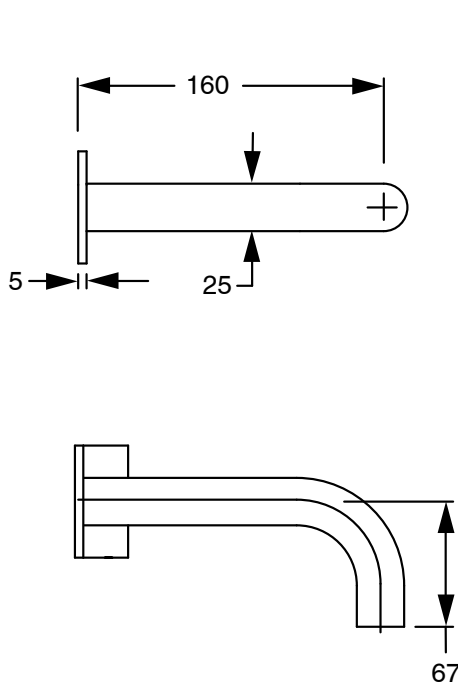

SUSSEX

Sussex Pure Progressive Wall Basin Mixer System 160mm with Diamond Textured Handles PVD Matte Black (3 Star) Lead Free 50465

SPECIFICATIONS

Recommended Use	Residential;Commercial
Colour Finish	Matte Black
Primary Material	Lead Free Brass
Recommended Pressure Range	150 - 500 kPa as per AS3500
Max Continuous Working Temperature (deg C)	65
Min Continuous Working Temperature (deg C)	1

WARRANTY

Residential Use (Years)	40
Commercial Use (Years)	10

Please refer to Sussex Warranty page for full Terms and Conditions