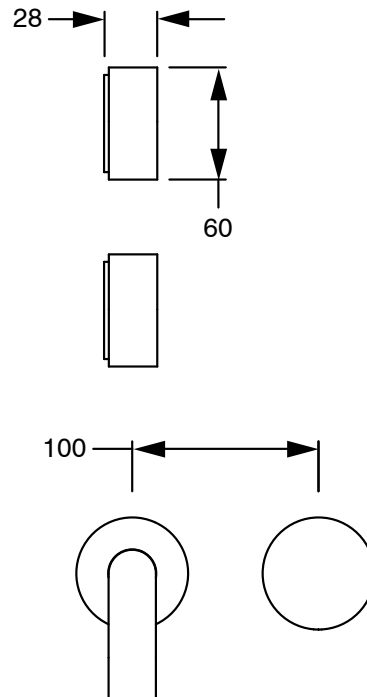

SUSSEX

Sussex Pure Progressive Wall Basin Mixer System 160mm with Diamond Textured Handles PVD Matte Black (3 Star) Lead Free 50465

SPECIFICATIONS

Recommended Use	Residential;Commercial
Colour Finish	Matte Black
Primary Material	Lead Free Brass
Recommended Pressure Range	150 - 500 kPa as per AS3500
Max Continuous Working Temperature (deg C)	65
Min Continuous Working Temperature (deg C)	1

WARRANTY

Residential Use (Years)	40
Commercial Use (Years)	10

Please refer to Sussex Warranty page for full Terms and Conditions