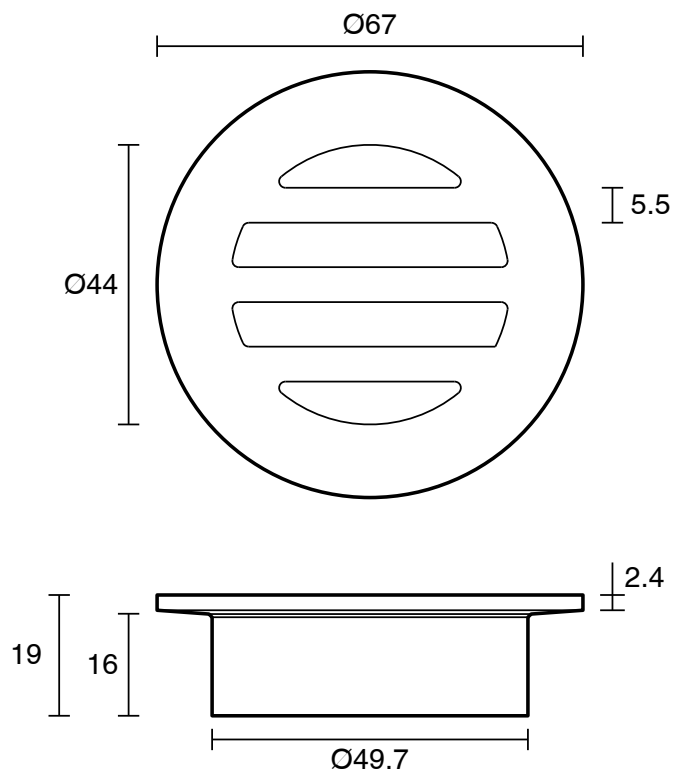

mizu

Mizu Drift Drop In Grate Round 50mm Chrome

202280

SPECIFICATIONS	
Recommended Use	Residential;Commercial
Colour Finish	Polished Chrome
Primary Material	DR Brass
WARRANTY	
Parts Replacement Only - excludes labour costs (Years)	1
<i>Please refer to Mizu Warranty page for full Terms and Conditions</i>	