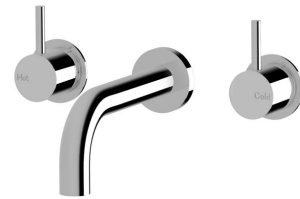

SUSSEX

Sussex Scala 25mm Wall Basin Set Curved 160mm Chrome (6 Star)

2262995

SPECIFICATIONS	
Recommended Use	Residential;Commercial
Colour Finish	Polished Chrome
Primary Material	Brass
Recommended Pressure Range	150 - 500 kPa as per AS3500
Max Continuous Working Temperature (deg C)	65
Min Continuous Working Temperature (deg C)	1
WARRANTY	
Residential Use (Years)	40
Commercial Use (Years)	10
<i>Please refer to Sussex Warranty page for full Terms and Conditions</i>	