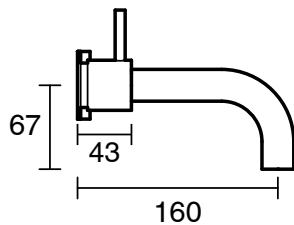

SUSSEX

Sussex Scala 25mm Wall Basin Set Curved 160mm Chrome (6 Star)

2262995

SPECIFICATIONS	
Recommended Use	Residential;Commercial
Colour Finish	Polished Chrome
Primary Material	Brass
Recommended Pressure Range	150 - 500 kPa as per AS3500
Max Continuous Working Temperature (deg C)	65
Min Continuous Working Temperature (deg C)	1
WARRANTY	
Residential Use (Years)	40
Commercial Use (Years)	10
<i>Please refer to Sussex Warranty page for full Terms and Conditions</i>	

Disclaimer: Products in this specification manual must by regulation be installed by licensed and registered trade people. The manufacturer/distributor reserves the right to vary specifications or delete models from their range without prior notification. Dimensions are nominal measurements only. Dimensions and set-outs listed are correct at time of publication however the manufacturer/distributor takes no responsibility for printing errors.