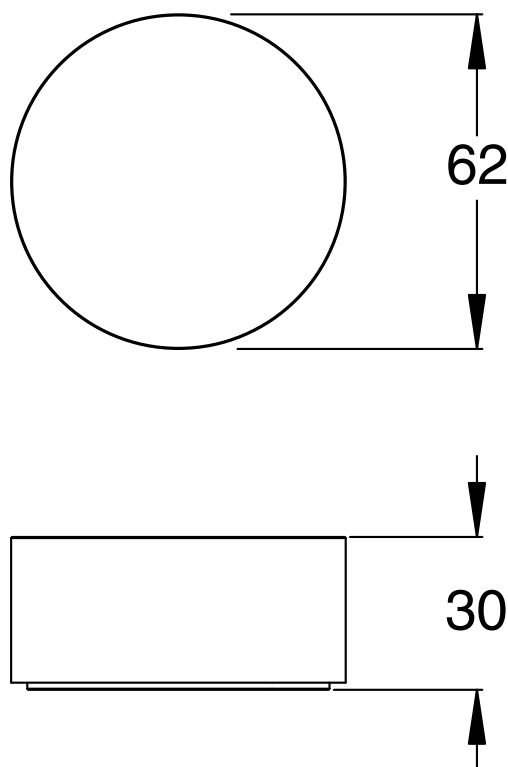

SUSSEX

Sussex Pure Progressive Top Mount Hob Mixer with Diamond Textured Handles
PVD Brushed Gold Lead Free
50651

SPECIFICATIONS

Recommended Use	Residential;Commercial
Colour Finish	Brushed Gold
Primary Material	Lead Free Brass
Recommended Pressure Range	150 - 500 kPa as per AS3500
Max Continuous Working Temperature (deg C)	65
Min Continuous Working Temperature (deg C)	1

WARRANTY

Residential Use (Years)	40
Commercial Use (Years)	10

Please refer to Sussex Warranty page for full Terms and Conditions

Dimensions are nominal measurements only.

CLEANING RECOMMENDATIONS:

We recommend the use of soapy water or approved cleaners. This product should not be cleaned with abrasive materials. Damage caused by any improper treatment is not covered by the product warranty. Refer to Warranty Conditions

Disclaimer: Products in this specification manual must by regulation be installed by licensed and registered trade people. The manufacturer/distributor reserves the right to vary specifications or delete models from their range without prior notification. Dimensions are nominal measurements only. Dimensions and set-outs listed are correct at time of publication however the manufacturer/distributor takes no responsibility for printing errors.

Published 07/05/2026

To see the complete Sussex range go to www.reece.com.au