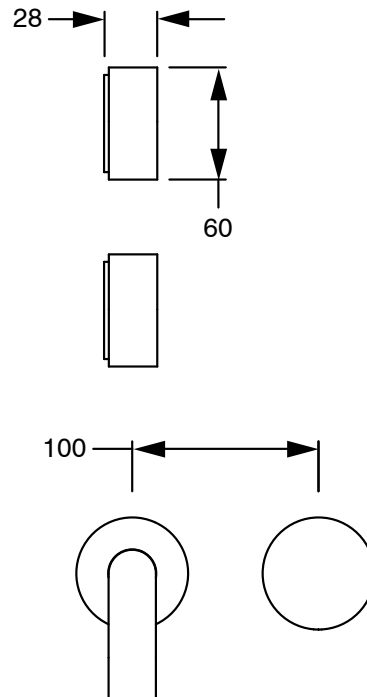

SUSSEX

Sussex Pure Progressive Wall Basin Mixer System 160mm with Cirque Textured Handles PVD Brushed Gunmetal (3 Star) Lead Free 50455

SPECIFICATIONS

Recommended Use	Residential;Commercial
Colour Finish	Brushed Gunmetal
Primary Material	Lead Free Brass
Recommended Pressure Range	150 - 500 kPa as per AS3500
Max Continuous Working Temperature (deg C)	65
Min Continuous Working Temperature (deg C)	1

WARRANTY

Residential Use (Years)	40
Commercial Use (Years)	10

Please refer to Sussex Warranty page for full Terms and Conditions

Dimensions are nominal measurements only.

CLEANING RECOMMENDATIONS:

We recommend the use of soapy water or approved cleaners. This product should not be cleaned with abrasive materials. Damage caused by any improper treatment is not covered by the product warranty. Refer to Warranty Conditions

Disclaimer: Products in this specification manual must by regulation be installed by licensed and registered trade people. The manufacturer/distributor reserves the right to vary specifications or delete models from their range without prior notification. Dimensions are nominal measurements only. Dimensions and set-outs listed are correct at time of publication however the manufacturer/distributor takes no responsibility for printing errors.

Published 07/05/2026

To see the complete Sussex range go to www.reece.com.au