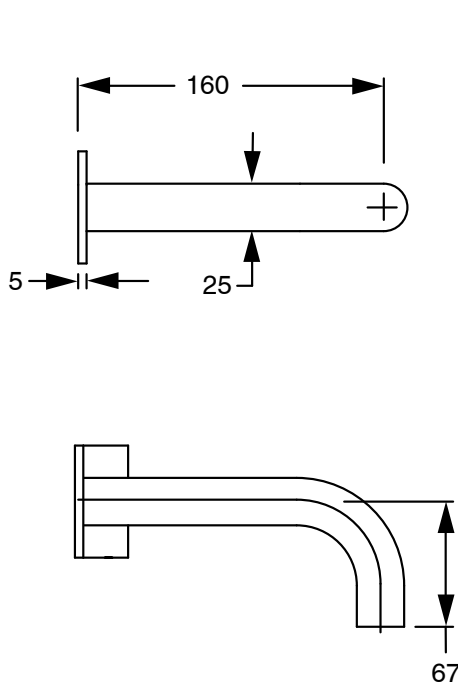

SUSSEX

Sussex Pure Progressive Wall Basin Mixer System 160mm with Cirque Textured Handles PVD Brushed Gunmetal (3 Star) Lead Free 50455

SPECIFICATIONS

Recommended Use	Residential;Commercial
Colour Finish	Brushed Gunmetal
Primary Material	Lead Free Brass
Recommended Pressure Range	150 - 500 kPa as per AS3500
Max Continuous Working Temperature (deg C)	65
Min Continuous Working Temperature (deg C)	1

WARRANTY

Residential Use (Years)	40
Commercial Use (Years)	10

Please refer to Sussex Warranty page for full Terms and Conditions

Dimensions are nominal measurements only.

CLEANING RECOMMENDATIONS:

We recommend the use of soapy water or approved cleaners. This product should not be cleaned with abrasive materials. Damage caused by any improper treatment is not covered by the product warranty. Refer to Warranty Conditions

Disclaimer: Products in this specification manual must by regulation be installed by licensed and registered trade people. The manufacturer/distributor reserves the right to vary specifications or delete models from their range without prior notification. Dimensions are nominal measurements only. Dimensions and set-outs listed are correct at time of publication however the manufacturer/distributor takes no responsibility for printing errors.

Published 07/05/2026

To see the complete Sussex range go to www.reece.com.au