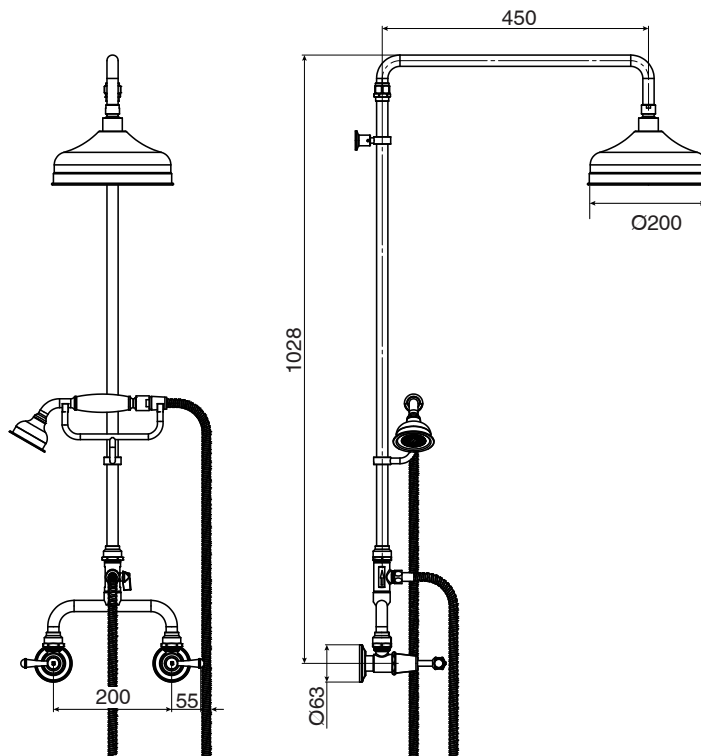

Posh Canterbury Exposed Twin Telephone Shower Set Lever Porcelain Handles Matte Black (3 Star)

9509486

SPECIFICATIONS

Recommended Use	Residential;Commercial
Colour Finish	Matte Black
Primary Material	DR Brass
Recommended Pressure Range	150 - 500 kPa as per AS3500
Max Continuous Working Temperature (deg C)	80
Min Continuous Working Temperature (deg C)	5
Hot Water Unit Suitability	Storage Tank;Continuous Flow

WARRANTY

Residential & Commercial Use (Years)	25
Spare Parts & Labour (Years)	1

Please refer to Posh Warranty Page for full Terms and Conditions

Dimensions are nominal measurements only.

CLEANING RECOMMENDATIONS:

We recommend the use of soapy water or approved cleaners. This product should not be cleaned with abrasive materials. Damage caused by any improper treatment is not covered by the product warranty. Refer to Warranty Conditions

Disclaimer: Products in this specification manual must by regulation be installed by licensed and registered trade people. The manufacturer/distributor reserves the right to vary specifications or delete models from their range without prior notification. Dimensions are nominal measurements only. Dimensions and set-outs listed are correct at time of publication however the manufacturer/distributor takes no responsibility for printing errors.

Published 01/04/2026

To see the complete Posh range go to
www.reece.com.au