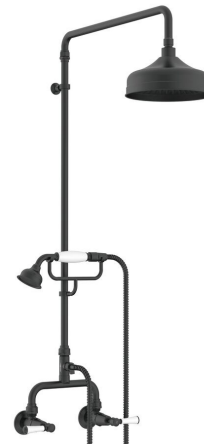

Posh Canterbury Exposed Twin Telephone Shower Set Lever Porcelain Handles Matte Black (3 Star)

9509486

SPECIFICATIONS

Recommended Use	Residential;Commercial
Colour Finish	Matte Black
Primary Material	DR Brass
Recommended Pressure Range	150 - 500 kPa as per AS3500
Max Continuous Working Temperature (deg C)	80
Min Continuous Working Temperature (deg C)	5
Hot Water Unit Suitability	Storage Tank;Continuous Flow

WARRANTY

Residential & Commercial Use (Years)	25
Spare Parts & Labour (Years)	1

Please refer to Posh Warranty Page for full Terms and Conditions

Dimensions are nominal measurements only.

CLEANING RECOMMENDATIONS:

We recommend the use of soapy water or approved cleaners. This product should not be cleaned with abrasive materials. Damage caused by any improper treatment is not covered by the product warranty. Refer to Warranty Conditions

Disclaimer: Products in this specification manual must by regulation be installed by licensed and registered trade people. The manufacturer/distributor reserves the right to vary specifications or delete models from their range without prior notification. Dimensions are nominal measurements only. Dimensions and set-outs listed are correct at time of publication however the manufacturer/distributor takes no responsibility for printing errors.

Published 01/04/2026

To see the complete Posh range go to
www.reece.com.au