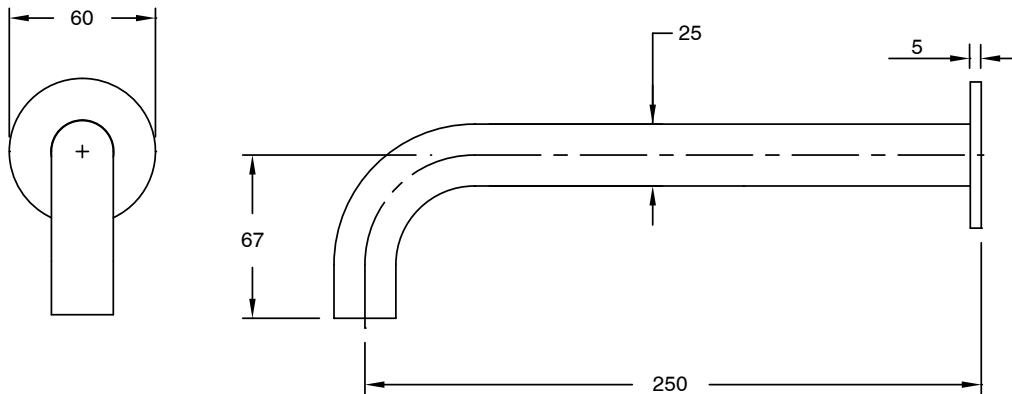

SUSSEX

Sussex Pure Wall Bath Outlet 250mm EP Satin Chrome Lead Free

46995

SPECIFICATIONS	
Recommended Use	Residential;Commercial
Colour Finish	Satin Chrome
Primary Material	Lead Free Brass
Recommended Pressure Range	150 - 500 kPa as per AS3500
Max Continuous Working Temperature (deg C)	65
Min Continuous Working Temperature (deg C)	1
WARRANTY	
Residential Use (Years)	40
Commercial Use (Years)	10
<i>Please refer to Sussex Warranty page for full Terms and Conditions</i>	