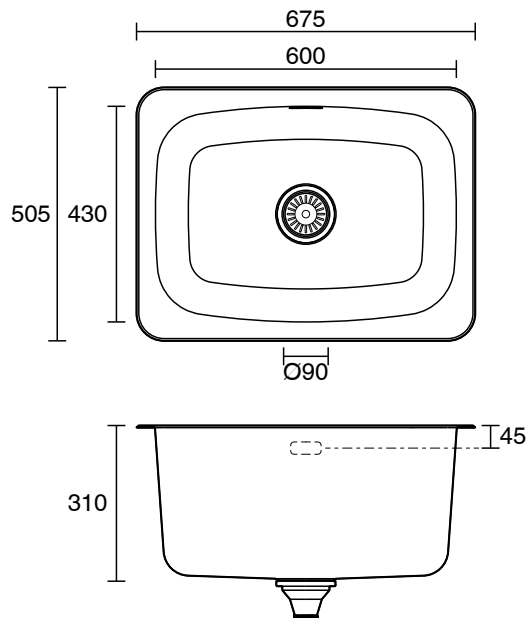

Posh Solus MK2 Inset/Undermount Laundry Trough 70 Litre No Taphole with Overflow Stainless Steel

2406948

SPECIFICATIONS

Recommended Use	Residential;Commercial
Trough Colour	Stainless Steel
Primary Material	Stainless Steel 304
Bowl Type	Inset / Semi Inset;Under Mount / Under Counter
Number of Bowls	Single
Bowl Capacity (L)	70
Overflow Included	Yes
Plug & Waste Included	Yes
Plug & Waste Size	90mm Basket Waste
Taphole Options	None
Mounting	Product Surface

WARRANTY

Residential & Commercial Use (Years)	30
Spare Parts & Labour (Years)	1

Please refer to Posh Warranty Page for full Terms and Conditions

Dimensions are nominal measurements only.

CLEANING RECOMMENDATIONS:

We recommend the use of soapy water or approved cleaners. This product should not be cleaned with abrasive materials. Damage caused by any improper treatment is not covered by the product warranty. Refer to Warranty Conditions

Disclaimer: Products in this specification manual must by regulation be installed by licensed and registered trade people. The manufacturer/distributor reserves the right to vary specifications or delete models from their range without prior notification. Dimensions are nominal measurements only. Dimensions and set-outs listed are correct at time of publication however the manufacturer/distributor takes no responsibility for printing errors.

Published 01/04/2026

To see the complete Posh range go to www.reece.com.au