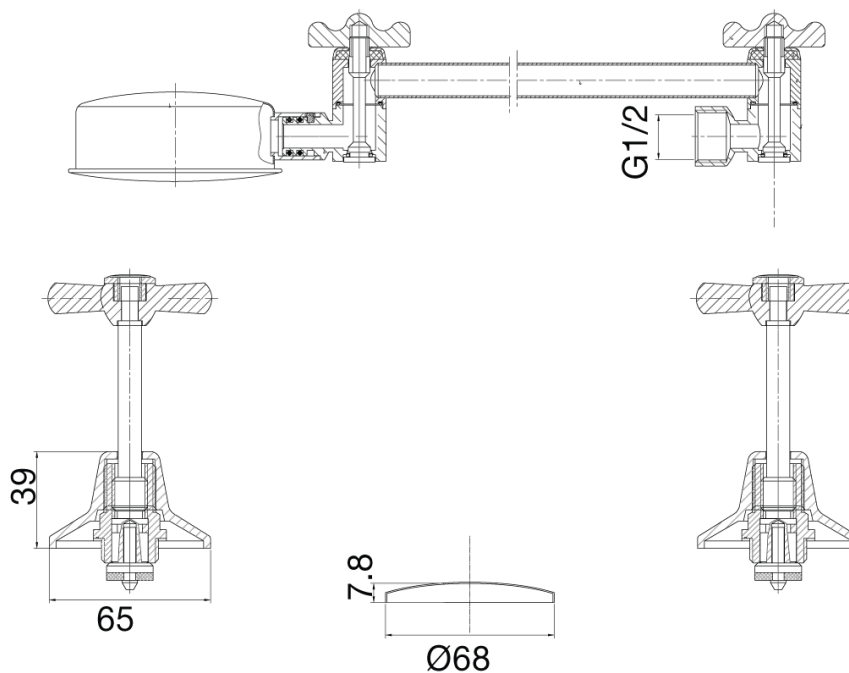

Posh Bristol Shower Set Chrome (3 Star)

2205922

| SPECIFICATIONS | |
|---|------------------------------|
| Recommended Use | Residential;Commercial |
| Colour Finish | Chrome |
| Primary Material | DR Brass |
| Recommended Pressure Range | 150 - 500 kPa as per AS3500 |
| Max Continuous Working Temperature (deg C) | 80 |
| Min Continuous Working Temperature (deg C) | 5 |
| Hot Water Unit Suitability | Storage Tank;Continuous Flow |
| WARRANTY | |
| Residential & Commercial Use (Years) | 25 |
| Spare Parts & Labour (Years) | 1 |
| <i>Please refer to Posh Warranty Page for full Terms and Conditions</i> | |