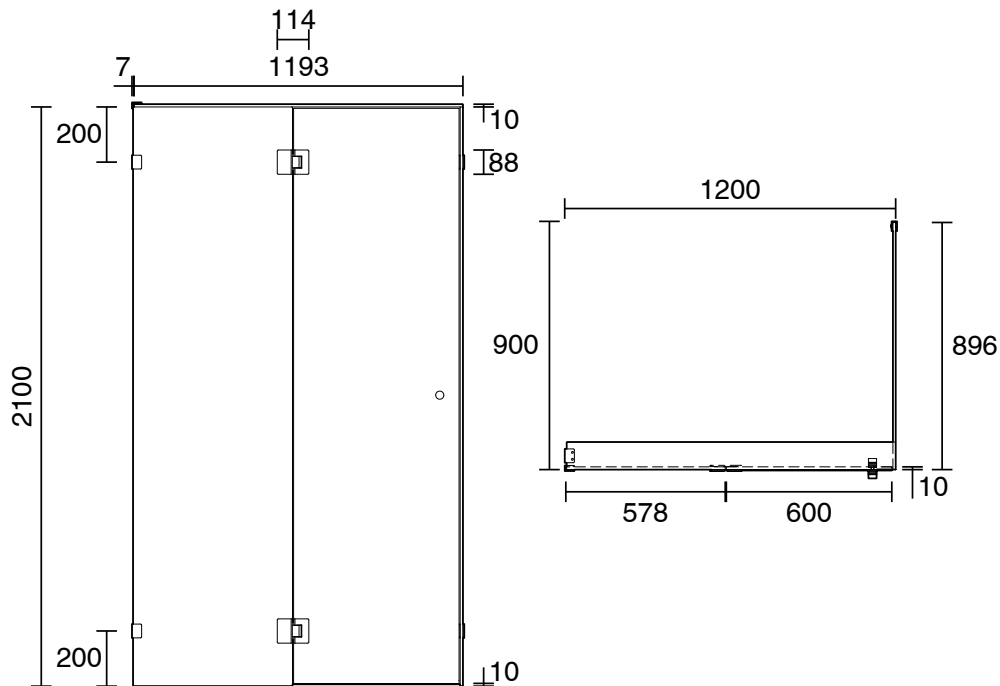

KADO

Kado Lux Frameless Enclosure with Wall Clips 1200 x 900mm Brushed Brass

1710037

SPECIFICATIONS

Recommended Use	Residential;Commercial
Colour Finish	Brushed Brass;Clear
Primary Material	Glass
Frame Configuration	Frameless
Screen Shape	Rectangular
Screen Appearance	Clear
Screen Fixing	Clips
Mounting	Wall

WARRANTY

Residential & Commercial Use (Years)	7
Spare Parts & Labour (Years)	1

Please refer to Kado Warranty Page for full Terms and Conditions

Dimensions are nominal measurements only.

CLEANING RECOMMENDATIONS:

We recommend the use of soapy water or approved cleaners. This product should not be cleaned with abrasive materials. Damage caused by any improper treatment is not covered by the product warranty. Refer to Warranty Conditions

Disclaimer: Products in this specification manual must by regulation be installed by licensed and registered trade people. The manufacturer/distributor reserves the right to vary specifications or delete models from their range without prior notification. Dimensions are nominal measurements only. Dimensions and set-outs listed are correct at time of publication however the manufacturer/distributor takes no responsibility for printing errors.

Published 01/04/2026

To see the complete Kado range go to www.reece.com.au