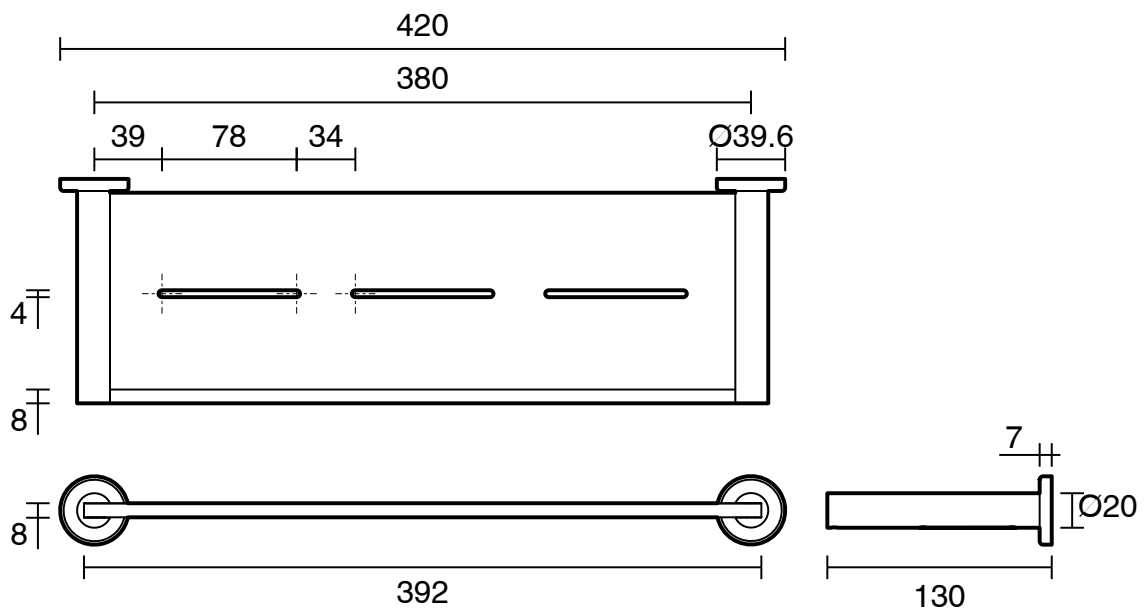

mizu

Mizu Drift Metal Shelf Brushed Brass

2269170

SPECIFICATIONS

Recommended Use	Residential;Commercial
Colour Finish	Brushed Brass
Primary Material	DR Brass

WARRANTY

Residential & Commercial Use (Years)	25
Spare Parts & Labour (Years)	1

Please refer to Mizu Warranty page for full Terms and Conditions

Dimensions are nominal measurements only.

CLEANING RECOMMENDATIONS:

We recommend the use of soapy water or approved cleaners. This product should not be cleaned with abrasive materials. Damage caused by any improper treatment is not covered by the product warranty. Refer to Warranty Conditions

Disclaimer: Products in this specification manual must by regulation be installed by licensed and registered trade people. The manufacturer/distributor reserves the right to vary specifications or delete models from their range without prior notification. Dimensions are nominal measurements only. Dimensions and set-outs listed are correct at time of publication however the manufacturer/distributor takes no responsibility for printing errors.

Published 01/04/2026

To see the complete Mizu range go to www.reece.com.au