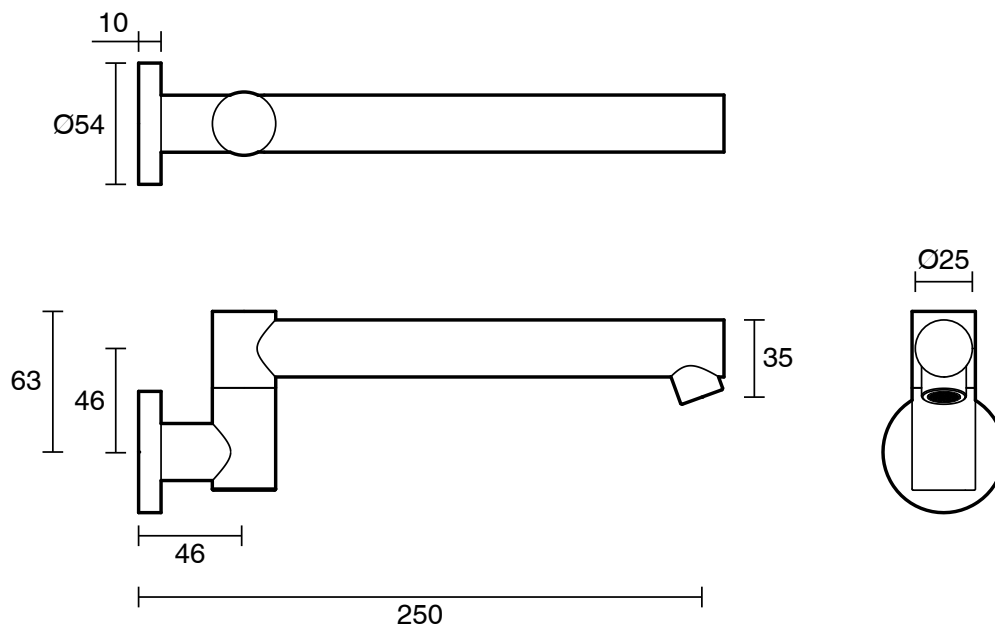

SUSSEX

Sussex Scala Bath Outlet Swivel Straight 250mm Chrome Lead Free

51474

SPECIFICATIONS

Recommended Use	Residential;Commercial
Colour Finish	Polished Chrome
Primary Material	Lead Free Brass
Recommended Pressure Range	150 - 500 kPa as per AS3500
Max Continuous Working Temperature (deg C)	65
Min Continuous Working Temperature (deg C)	1

WARRANTY

Residential Use (Years)	40
Commercial Use (Years)	10

Please refer to Sussex Warranty page for full Terms and Conditions

Dimensions are nominal measurements only.

CLEANING RECOMMENDATIONS:

We recommend the use of soapy water or approved cleaners. This product should not be cleaned with abrasive materials. Damage caused by any improper treatment is not covered by the product warranty. Refer to Warranty Conditions

Disclaimer: Products in this specification manual must by regulation be installed by licensed and registered trade people. The manufacturer/distributor reserves the right to vary specifications or delete models from their range without prior notification. Dimensions are nominal measurements only. Dimensions and set-outs listed are correct at time of publication however the manufacturer/distributor takes no responsibility for printing errors.

Published 14/05/2026

To see the complete Sussex range go to www.reece.com.au

WaterMark
AS/NZS 3715
WMKA20081