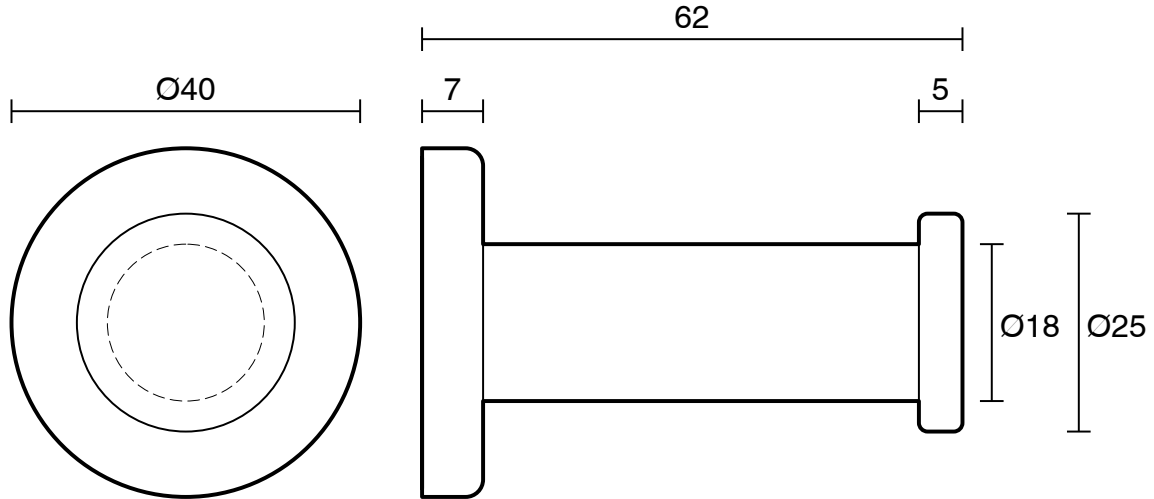

mizu

Mizu Drift Robe Hook Brushed Bronze

2269438

SPECIFICATIONS	
Recommended Use	Residential;Commercial
Colour Finish	Brushed Bronze
Primary Material	DR Brass
WARRANTY	
Residential & Commercial Use (Years)	25
Spare Parts & Labour (Years)	1
<i>Please refer to Mizu Warranty page for full Terms and Conditions</i>	