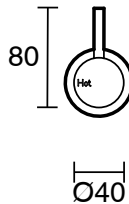

SUSSEX

Scala Straight Wall Basin Set 160mm PVD Brushed Gunmetal (6 Star) Lead Free

52473

SPECIFICATIONS	
Recommended Use	Residential;Commercial
Colour Finish	Brushed Gunmetal
Primary Material	Lead Free Brass
Recommended Pressure Range	150 - 500 kPa as per AS3500
Max Continuous Working Temperature (deg C)	65
Min Continuous Working Temperature (deg C)	1
WARRANTY	
Residential Use (Years)	40
Commercial Use (Years)	10
<i>Please refer to Sussex Warranty page for full Terms and Conditions</i>	