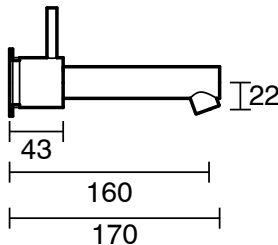

SUSSEX

Scala Straight Wall Basin Set 160mm PVD Brushed Gunmetal (6 Star) Lead Free

52473

SPECIFICATIONS	
Recommended Use	Residential;Commercial
Colour Finish	Brushed Gunmetal
Primary Material	Lead Free Brass
Recommended Pressure Range	150 - 500 kPa as per AS3500
Max Continuous Working Temperature (deg C)	65
Min Continuous Working Temperature (deg C)	1
WARRANTY	
Residential Use (Years)	40
Commercial Use (Years)	10
<i>Please refer to Sussex Warranty page for full Terms and Conditions</i>	

Disclaimer: Products in this specification manual must by regulation be installed by licensed and registered trade people. The manufacturer/distributor reserves the right to vary specifications or delete models from their range without prior notification. Dimensions are nominal measurements only. Dimensions and set-outs listed are correct at time of publication however the manufacturer/distributor takes no responsibility for printing errors.