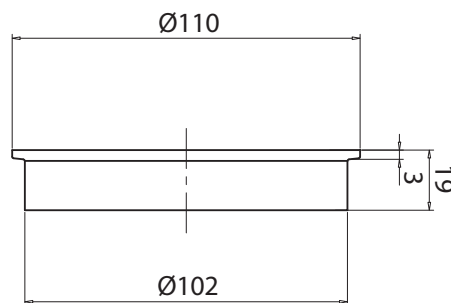

mizu

Mizu Drift Brass Trapscrew Grate Round 100mm Chrome

202370

SPECIFICATIONS	
Recommended Use	Residential;Commercial
Colour Finish	Polished Chrome
Primary Material	DR Brass
WARRANTY	
Parts Replacement Only - excludes labour costs (Years)	1
<i>Please refer to Mizu Warranty page for full Terms and Conditions</i>	