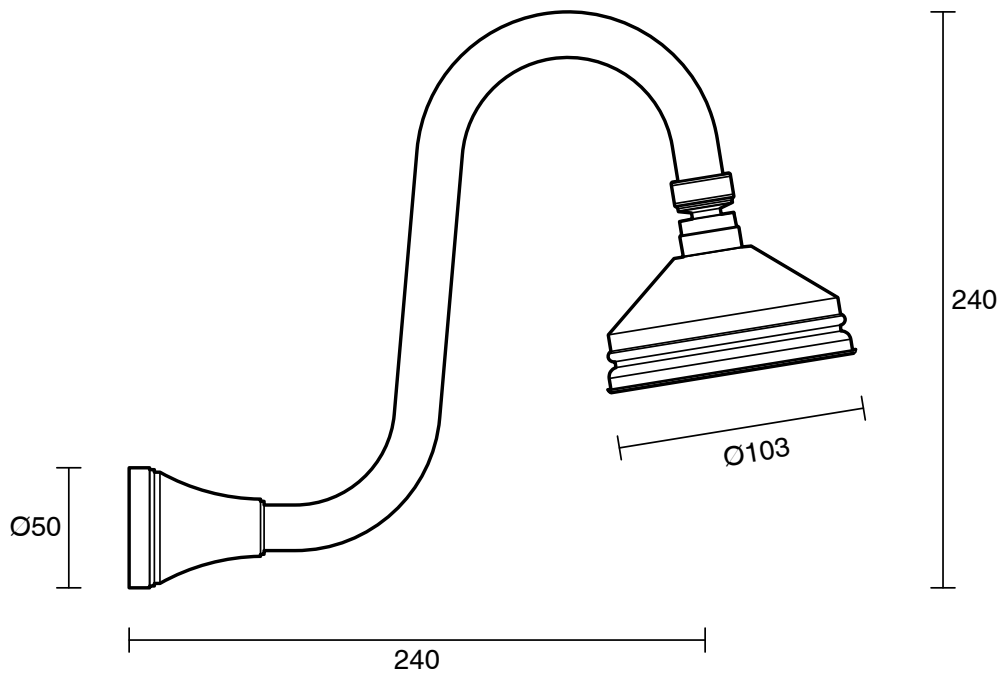

KADO

Kado Era Gooseneck Shower Arm & Rose Brass Gold (3 Star)

9507550

SPECIFICATIONS

Recommended Use	Residential;Commercial
Colour	Brass Gold
Finish	Polished
Material	DR Brass
Recommended Pressure Range	150 - 500 kPa
Maximum Continuous Working Temperature	80 deg C
Suitable for Storage Tank Hot Water	Yes
Suitable for Continuous Flow Hot Water	Yes
Suitable for Gravity Feed Hot Water	No

WARRANTY

Residential & Commercial Use (Years)	25
Spare Parts & Labour (Years)	1

Please refer to Kado Warranty Page for full Terms and Conditions

Dimensions are nominal measurements only.

CLEANING RECOMMENDATIONS:

We recommend the use of soapy water or approved cleaners. This product should not be cleaned with abrasive materials. Damage caused by any improper treatment is not covered by the product warranty. Refer to Warranty Conditions

Disclaimer: Products in this specification manual must by regulation be installed by licensed and registered trade people. The manufacturer/distributor reserves the right to vary specifications or delete models from their range without prior notification. Dimensions are nominal measurements only. Dimensions and set-outs listed are correct at time of publication however the manufacturer/distributor takes no responsibility for printing errors.

Published 01/04/2026

To see the complete Kado range go to www.reece.com.au