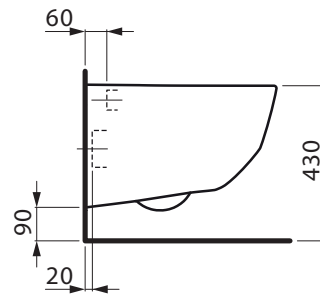

LAUFEN

LAUFEN Pro A Rimless Wall Hung Pan & Slim Soft Close Quick Release Seat (4 Star)

1813061

SPECIFICATIONS	
Recommended Use	Residential;Commercial
Pan Material	Vitreous China
Rim Configuration	Rimless
Pan Outlet Type	P Trap
Pan Weight (kg)	22
Mounting	Wall
Toilet Seat Included	Yes
WARRANTY	
Residential & Commercial Use (Years)	25
Spare Parts & Labour (Years)	1
<i>Please refer to LAUFEN Warranty page for full Terms and Conditions</i>	