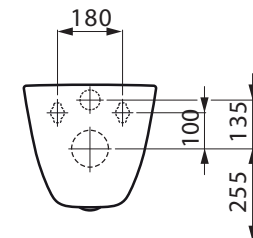

LAUFEN

LAUFEN Pro A Rimless Wall Hung Pan & Slim Soft Close Quick Release Seat (4 Star)

1813061

SPECIFICATIONS	
Recommended Use	Residential;Commercial
Pan Material	Vitreous China
Rim Configuration	Rimless
Pan Outlet Type	P Trap
Pan Weight (kg)	22
Mounting	Wall
Toilet Seat Included	Yes
WARRANTY	
Residential & Commercial Use (Years)	25
Spare Parts & Labour (Years)	1
<i>Please refer to LAUFEN Warranty page for full Terms and Conditions</i>	

Disclaimer: Products in this specification manual must by regulation be installed by licensed and registered trade people. The manufacturer/distributor reserves the right to vary specifications or delete models from their range without prior notification. Dimensions are nominal measurements only. Dimensions and set-outs listed are correct at time of publication however the manufacturer/distributor takes no responsibility for printing errors.