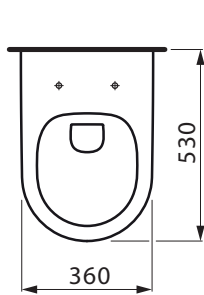

LAUFEN

LAUFEN Pro A Rimless Wall Hung Pan & Slim Soft Close Quick Release Seat (4 Star)

1813061

SPECIFICATIONS	
Recommended Use	Residential;Commercial
Pan Material	Vitreous China
Rim Configuration	Rimless
Pan Outlet Type	P Trap
Pan Weight (kg)	22
Mounting	Wall
Toilet Seat Included	Yes
WARRANTY	
Residential & Commercial Use (Years)	25
Spare Parts & Labour (Years)	1
<i>Please refer to LAUFEN Warranty page for full Terms and Conditions</i>	

Disclaimer: Products in this specification manual must by regulation be installed by licensed and registered trade people. The manufacturer/distributor reserves the right to vary specifications or delete models from their range without prior notification. Dimensions are nominal measurements only. Dimensions and set-outs listed are correct at time of publication however the manufacturer/distributor takes no responsibility for printing errors.