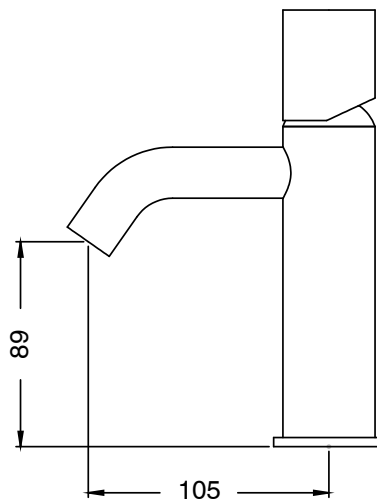

## Sussex Pure Basin Mixer Curved Spout with Linear Textured Handles Chrome (5 Star) Lead Free

46955

SPECIFICATIONS	
Recommended Use	Residential;Commercial
Colour Finish	Polished Chrome
Primary Material	Lead Free Brass
Recommended Pressure Range	150 - 500 kPa as per AS3500
Max Continuous Working Temperature (deg C)	65
Min Continuous Working Temperature (deg C)	1
WARRANTY	
Residential Use (Years)	40
Commercial Use (Years)	10
<i>Please refer to Sussex Warranty page for full Terms and Conditions</i>	

Dimensions are nominal measurements only.