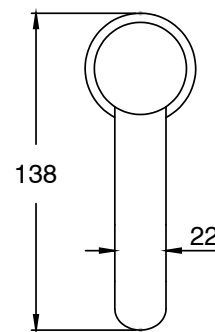

## Sussex Pure Basin Mixer Curved Spout with Linear Textured Handles Chrome (5 Star) Lead Free

46955

SPECIFICATIONS	
Recommended Use	Residential;Commercial
Colour Finish	Polished Chrome
Primary Material	Lead Free Brass
Recommended Pressure Range	150 - 500 kPa as per AS3500
Max Continuous Working Temperature (deg C)	65
Min Continuous Working Temperature (deg C)	1
WARRANTY	
Residential Use (Years)	40
Commercial Use (Years)	10
<i>Please refer to Sussex Warranty page for full Terms and Conditions</i>	

Dimensions are nominal measurements only.