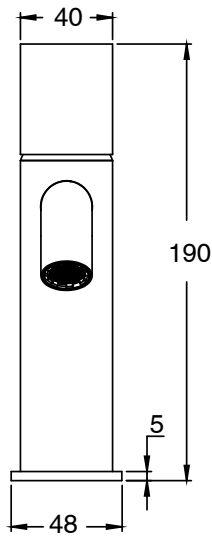

## Sussex Pure Basin Mixer Curved Spout with Linear Textured Handles Chrome (5 Star) Lead Free

46955

SPECIFICATIONS	
Recommended Use	Residential;Commercial
Colour Finish	Polished Chrome
Primary Material	Lead Free Brass
Recommended Pressure Range	150 - 500 kPa as per AS3500
Max Continuous Working Temperature (deg C)	65
Min Continuous Working Temperature (deg C)	1
WARRANTY	
Residential Use (Years)	40
Commercial Use (Years)	10
<i>Please refer to Sussex Warranty page for full Terms and Conditions</i>	

Dimensions are nominal measurements only.