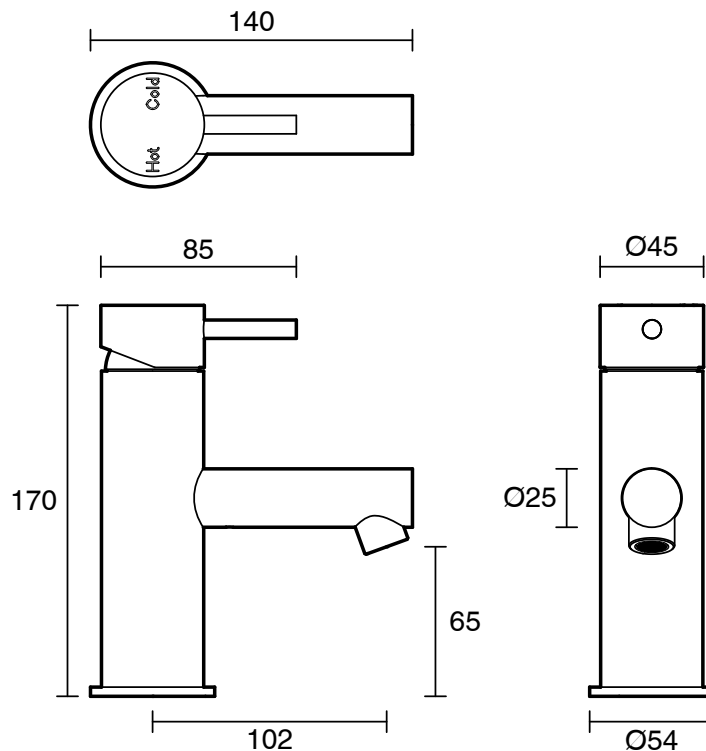

## Sussex Scala Basin Mixer Tap Living Tumbled Brass (5 Star)

2263123

SPECIFICATIONS	
Recommended Use	Residential;Commercial
Colour Finish	Living Tumbled Brass
Primary Material	DR Brass
Recommended Pressure Range	150 - 500 kPa as per AS3500
Max Continuous Working Temperature (deg C)	65
Min Continuous Working Temperature (deg C)	1
WARRANTY	
Residential Use (Years)	40
Commercial Use (Years)	10
<i>Please refer to Sussex Warranty page for full Terms and Conditions</i>	

Dimensions are nominal measurements only.