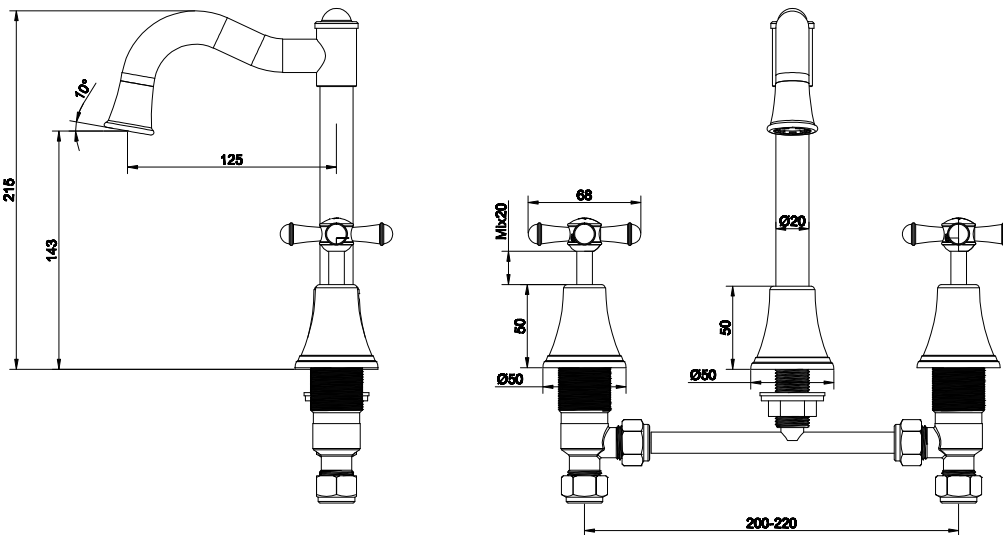

Posh Canterbury English Basin Set Swivel Outlet Cross Handles Matte Black (4 Star)

9509463

SPECIFICATIONS	
Recommended Use	Residential;Commercial
Colour Finish	Matte Black
Primary Material	DR Brass
Recommended Pressure Range	150 - 500 kPa as per AS3500
Max Continuous Working Temperature (deg C)	80
Min Continuous Working Temperature (deg C)	5
Hot Water Unit Suitability	Storage Tank;Continuous Flow
WARRANTY	
Residential & Commercial Use (Years)	25
Spare Parts & Labour (Years)	1
<i>Please refer to Posh Warranty Page for full Terms and Conditions</i>	