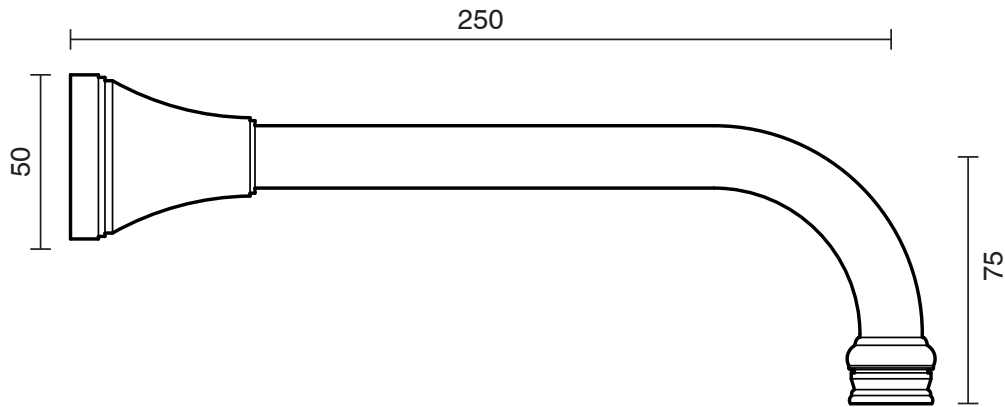

## Kado Era Wall Basin Outlet 250mm Brass Gold (5 Star) Lead Free

9508827

Dimensions are nominal measurements only.