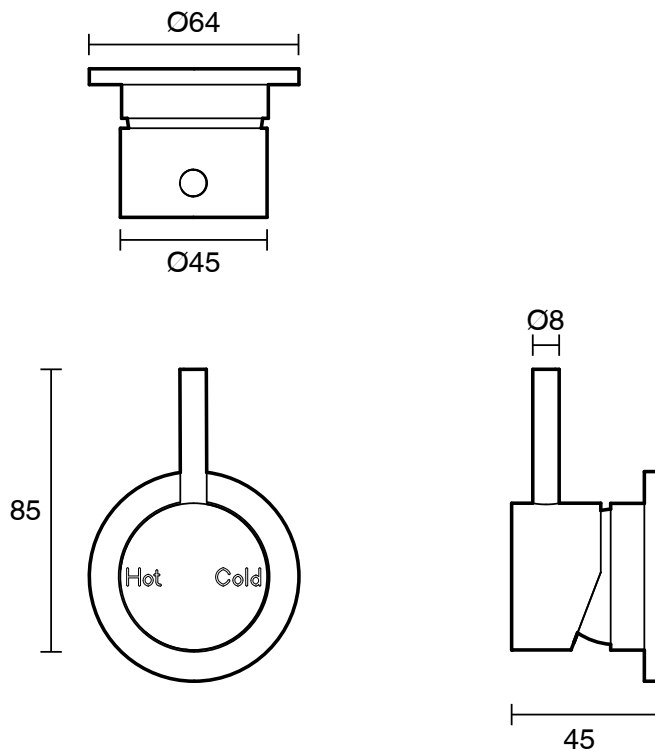

SUSSEX

Scala Shower/Bath Mixer PVD Brushed Platinum Gold Lead Free

52240

SPECIFICATIONS	
Recommended Use	Residential;Commercial
Colour Finish	Brushed Platinum Gold
Primary Material	Lead Free Brass
Recommended Pressure Range	150 - 500 kPa as per AS3500
Max Continuous Working Temperature (deg C)	65
Min Continuous Working Temperature (deg C)	1
WARRANTY	
Residential Use (Years)	40
Commercial Use (Years)	10
<i>Please refer to Sussex Warranty page for full Terms and Conditions</i>	

Disclaimer: Products in this specification manual must by regulation be installed by licensed and registered trade people. The manufacturer/distributor reserves the right to vary specifications or delete models from their range without prior notification. Dimensions are nominal measurements only. Dimensions and set-outs listed are correct at time of publication however the manufacturer/distributor takes no responsibility for printing errors.