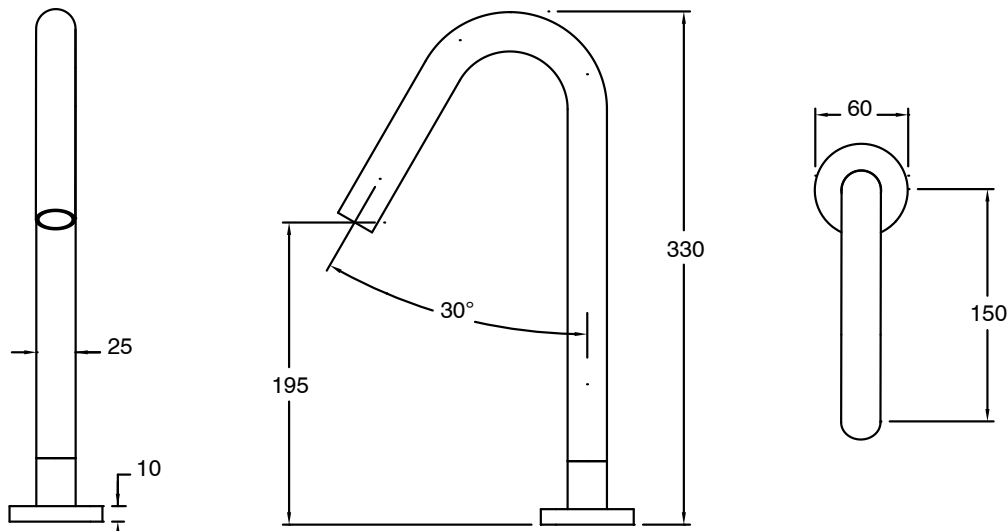

## Sussex Pure Hob Spa Outlet PVD Brushed Nickel Lead Free

49922

SPECIFICATIONS	
Recommended Use	Residential;Commercial
Colour Finish	Brushed Nickel
Primary Material	Lead Free Brass
Recommended Pressure Range	150 - 500 kPa as per AS3500
Max Continuous Working Temperature (deg C)	65
Min Continuous Working Temperature (deg C)	1
WARRANTY	
Residential Use (Years)	40
Commercial Use (Years)	10
<i>Please refer to Sussex Warranty page for full Terms and Conditions</i>	

Dimensions are nominal measurements only.