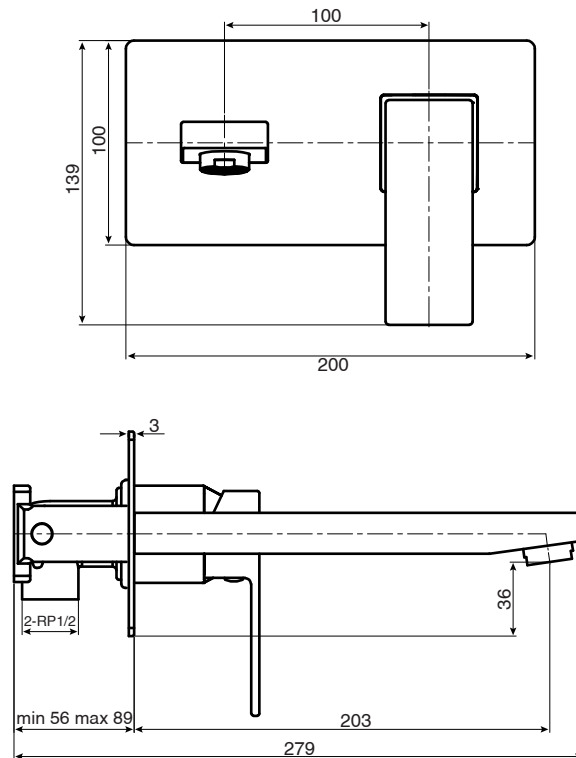

mizu

Mizu Bloc MK2 Wall Bath Mixer Tap Set Matte Black

9508087

SPECIFICATIONS

Recommended Use	Residential;Commercial
Colour Finish	Matte Black
Primary Material	DR Brass
Recommended Pressure Range	150 - 500 kPa as per AS3500
Max Continuous Working Temperature (deg C)	80
Min Continuous Working Temperature (deg C)	5

WARRANTY

Residential & Commercial Use (Years)	25
Spare Parts & Labour (Years)	1

Please refer to Mizu Warranty page for full Terms and Conditions

Dimensions are nominal measurements only.

CLEANING RECOMMENDATIONS:

We recommend the use of soapy water or approved cleaners. This product should not be cleaned with abrasive materials. Damage caused by any improper treatment is not covered by the product warranty. Refer to Warranty Conditions

Disclaimer: Products in this specification manual must by regulation be installed by licensed and registered trade people. The manufacturer/distributor reserves the right to vary specifications or delete models from their range without prior notification. Dimensions are nominal measurements only. Dimensions and set-outs listed are correct at time of publication however the manufacturer/distributor takes no responsibility for printing errors.

Published 01/04/2026

To see the complete Mizu range go to www.reece.com.au

WaterMark
AS/NZS 3718
WM-022094