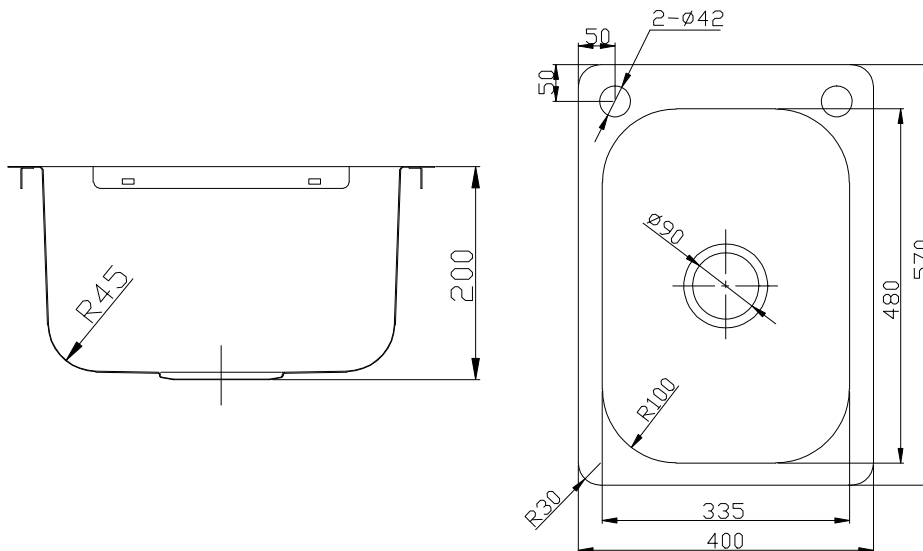

Posh Domaine Trough 27L with Bypass 2 Taphole Stainless Steel

2408002

SPECIFICATIONS

Recommended Use	Residential;Commercial
Trough Colour	Satin Stainless Steel
Primary Material	Stainless Steel 304
Bowl Type	Inset / Semi Inset;Under Mount / Under Counter
Number of Bowls	Single
Bowl Capacity (L)	27
Overflow Included	No
Plug & Waste Included	Yes
Plug & Waste Size	90mm Basket Waste
Taphole Options	Two
Mounting	Product Surface

WARRANTY

Residential & Commercial Use (Years)	30
Spare Parts & Labour (Years)	1

Please refer to Posh Warranty Page for full Terms and Conditions

Dimensions are nominal measurements only.

CLEANING RECOMMENDATIONS:

We recommend the use of soapy water or approved cleaners. This product should not be cleaned with abrasive materials. Damage caused by any improper treatment is not covered by the product warranty. Refer to Warranty Conditions

Disclaimer: Products in this specification manual must by regulation be installed by licensed and registered trade people. The manufacturer/distributor reserves the right to vary specifications or delete models from their range without prior notification. Dimensions are nominal measurements only. Dimensions and set-outs listed are correct at time of publication however the manufacturer/distributor takes no responsibility for printing errors.

Published 01/04/2026

To see the complete Posh range go to
www.reece.com.au