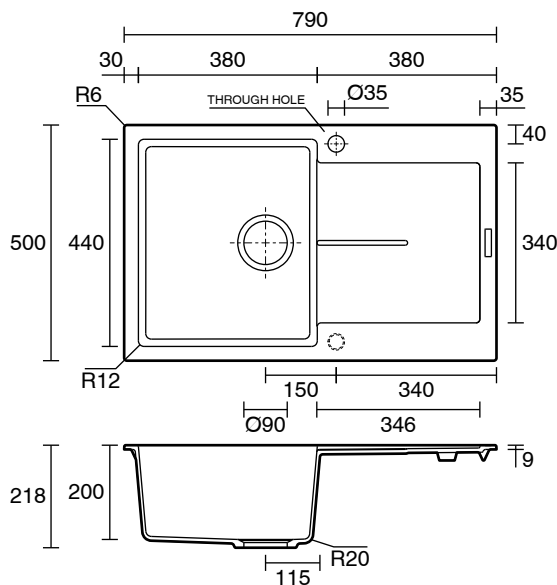

### SPECIFICATIONS

Recommended Use	Residential;Commercial
Bowl Type	Inset / Semi Inset
Material	Quartz Composite
Sink Colour	White
Taphole Options	One
Capacity (L)	34
Mounting	Product Surface
Overflow Included	No
Plug & Waste Included	Yes
Plug & Waste Size	90mm Basket Waste

Dimensions are nominal measurements only.