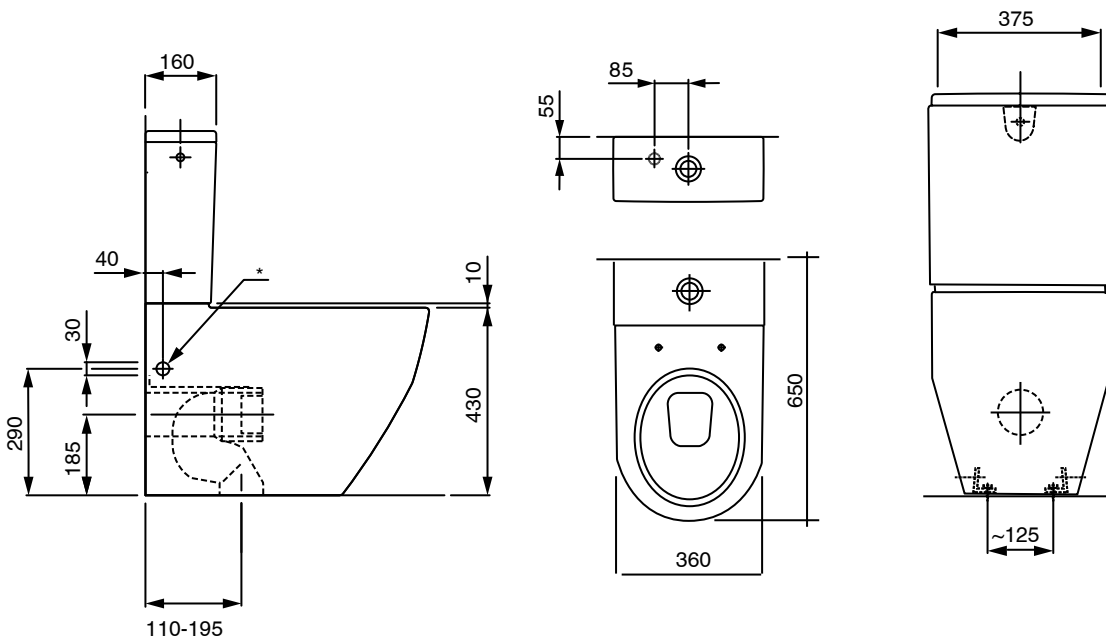

LAUFEN

LAUFEN Pro A Close Coupled Back to Wall Toilet Suite Bottom Inlet Soft Close Seat White (4 Star)

9504206

SPECIFICATIONS

Recommended Use	Residential;Commercial
Rim Configuration	Box
Pan Outlet Type	P Trap;S Trap
Pan Material	Vitreous China
Cistern Weight (kg)	10
Pan Weight (kg)	30
Toilet Seat Type	Soft Close
Toilet Seat Material	Duraplast

WARRANTY

Residential & Commercial Use (Years)	25
Spare Parts & Labour (Years)	1

Please refer to LAUFEN Warranty page for full Terms and Conditions

Dimensions are nominal measurements only.

CLEANING RECOMMENDATIONS:

We recommend the use of soapy water or approved cleaners. This product should not be cleaned with abrasive materials. Damage caused by any improper treatment is not covered by the product warranty. Refer to Warranty Conditions

Disclaimer: Products in this specification manual must by regulation be installed by licensed and registered trade people. The manufacturer/distributor reserves the right to vary specifications or delete models from their range without prior notification. Dimensions are nominal measurements only. Dimensions and set-outs listed are correct at time of publication however the manufacturer/distributor takes no responsibility for printing errors.

Published 28/04/2026

To see the complete LAUFEN range go to www.reece.com.au