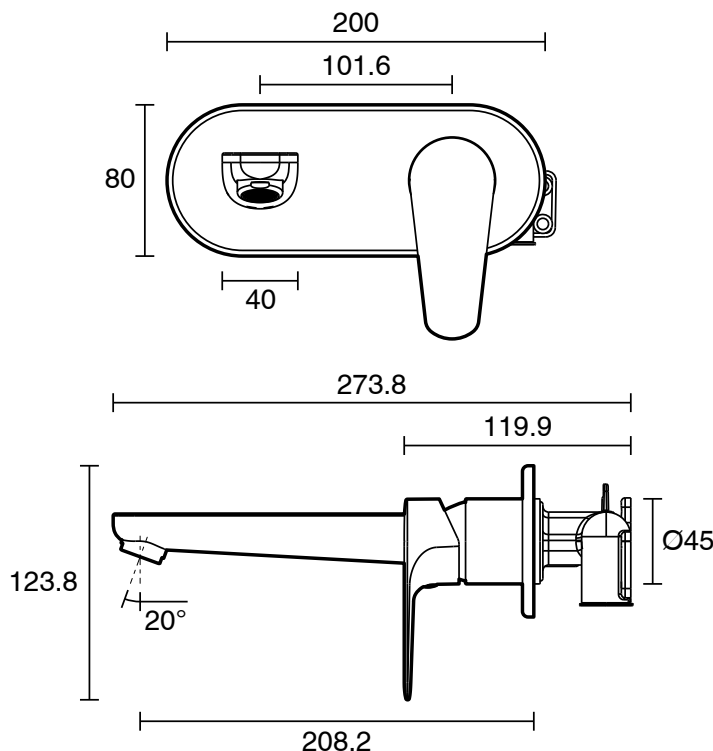

Posh Solus Wall Basin / Bath Mixer Tap Set Chrome (5 Star) Lead Free

2267340

SPECIFICATIONS

Recommended Use	Residential;Commercial
Colour Finish	Polished Chrome
Primary Material	Lead Free Brass
Recommended Pressure Range	150 - 500 kPa as per AS3500
Max Continuous Working Temperature (deg C)	70
Min Continuous Working Temperature (deg C)	5
Hot Water Unit Suitability	Continuous Flow;Storage Tank

WARRANTY

Residential & Commercial Use (Years)	25
Spare Parts & Labour (Years)	1

Please refer to Posh Warranty Page for full Terms and Conditions

Dimensions are nominal measurements only.

CLEANING RECOMMENDATIONS:

We recommend the use of soapy water or approved cleaners. This product should not be cleaned with abrasive materials. Damage caused by any improper treatment is not covered by the product warranty. Refer to Warranty Conditions

Disclaimer: Products in this specification manual must by regulation be installed by licensed and registered trade people. The manufacturer/distributor reserves the right to vary specifications or delete models from their range without prior notification. Dimensions are nominal measurements only. Dimensions and set-outs listed are correct at time of publication however the manufacturer/distributor takes no responsibility for printing errors.

Published 01/04/2026

To see the complete Posh range go to
www.reece.com.au