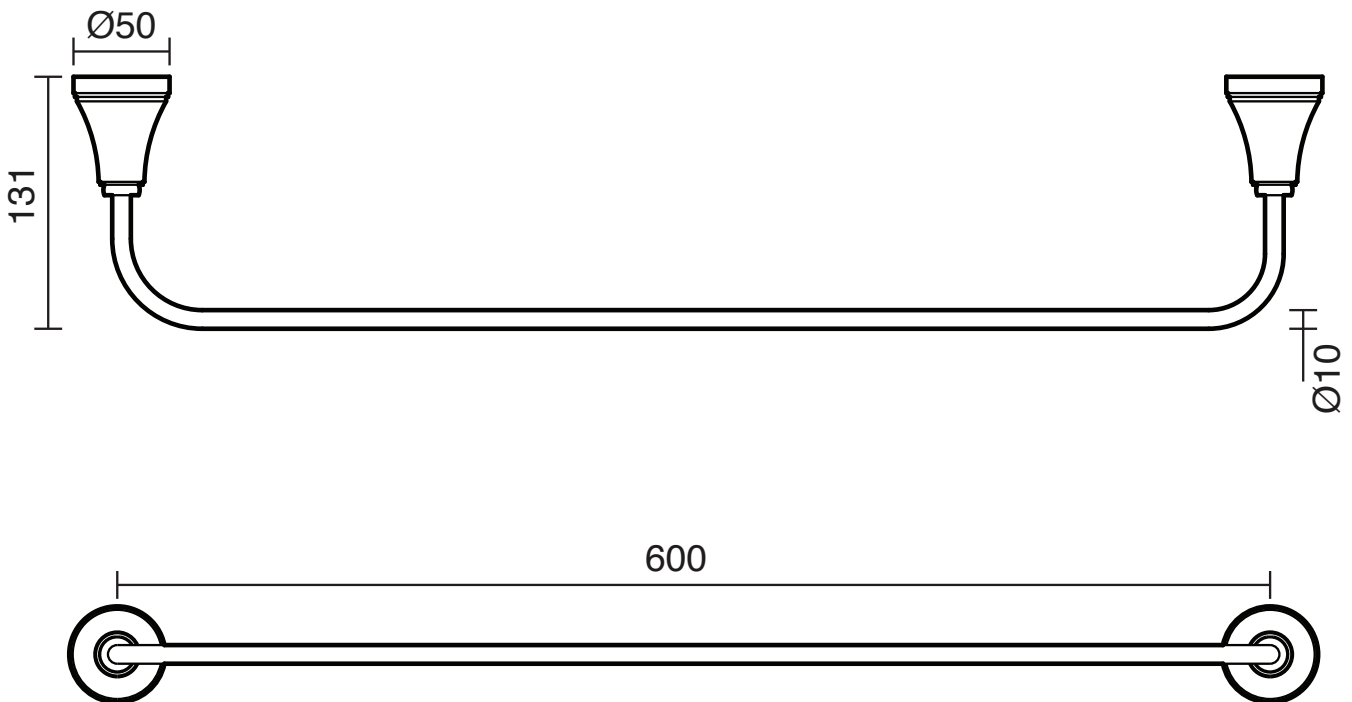

KADO

Kado Era Single Towel Rail 600mm Chrome

9507713

SPECIFICATIONS

Recommended Use	Residential;Commercial
Colour	Chrome
Material	Zinc/Steel

WARRANTY

Residential & Commercial Use (Years)	25
Parts Replacement Only (Years)	1

Please refer to Kado Warranty Page for full Terms and Conditions

Dimensions are nominal measurements only.

CLEANING RECOMMENDATIONS:

We recommend the use of soapy water or approved cleaners. This product should not be cleaned with abrasive materials. Damage caused by any improper treatment is not covered by the product warranty. Refer to Warranty Conditions

Disclaimer: Products in this specification manual must by regulation be installed by licensed and registered trade people. The manufacturer/distributor reserves the right to vary specifications or delete models from their range without prior notification. Dimensions are nominal measurements only. Dimensions and set-outs listed are correct at time of publication however the manufacturer/distributor takes no responsibility for printing errors.

Published 01/04/2026

To see the complete Kado range go to www.reece.com.au