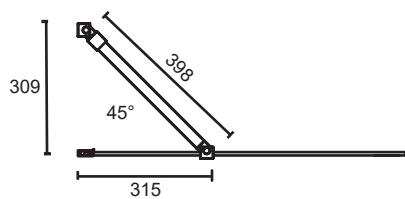

Domaine Fixed Single Shower Bath Panel

SPECIFICATIONS

Recommended Use	Residential;Commercial
Material	8mm Safety Glass
Colour	Chrome
Weight	26 kg
EZI Clean	2 Sides

WARRANTY

Residential & Commercial Use (Years)	7
Spare Parts & Labour (Years)	1

Terms: Must be installed on an inset bath with a tile bead

Please refer to Posh Warranty Page for full Terms and Conditions

Dimensions are nominal measurements only.

Disclaimer: Products in this specification manual must by regulation be installed by licensed and registered trade people. The manufacturer/distributor reserves the right to vary specifications or delete models from their range without prior notification. Dimensions are nominal measurements only. Dimensions and set-outs listed are correct at time of publication however the manufacturer/distributor takes no responsibility for printing errors.