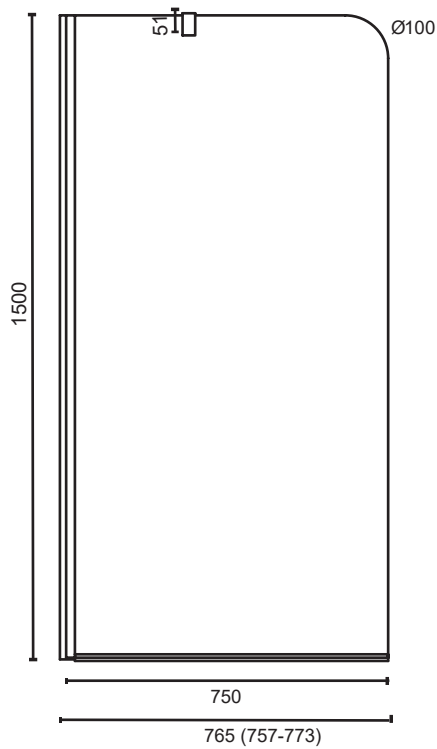

Domaine Fixed Single Shower Bath Panel

SPECIFICATIONS

Recommended Use	Residential;Commercial
Material	8mm Safety Glass
Colour	Chrome
Weight	26 kg
EZI Clean	2 Sides

WARRANTY

Residential & Commercial Use (Years)	7
Spare Parts & Labour (Years)	1

Terms: Must be installed on an inset bath with a tile bead

Please refer to Posh Warranty Page for full Terms and Conditions

Dimensions are nominal measurements only.

Disclaimer: Products in this specification manual must by regulation be installed by licensed and registered trade people. The manufacturer/distributor reserves the right to vary specifications or delete models from their range without prior notification. Dimensions are nominal measurements only. Dimensions and set-outs listed are correct at time of publication however the manufacturer/distributor takes no responsibility for printing errors.