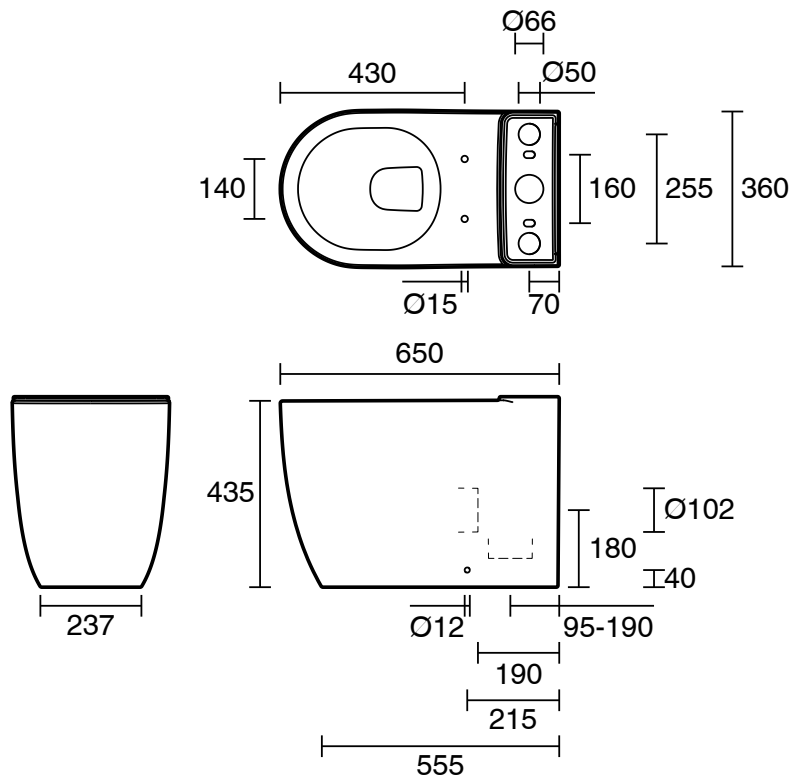

KADO

Kado Lussi Close Coupled Back to Wall Rimless Overheight Back Inlet Pan White (4 Star)

1832601

SPECIFICATIONS

Recommended Use	Residential;Commercial
Pan Material	Vitreous China
Rim Configuration	Rimless
Pan Outlet Type	P Trap;S Trap
Water Inlet Position	Back
Mounting	Floor
Toilet Seat Included	No

WARRANTY

Residential & Commercial Use (Years)	25
Spare Parts & Labour (Years)	1

Please refer to Kado Warranty Page for full Terms and Conditions

Dimensions are nominal measurements only.

CLEANING RECOMMENDATIONS:

We recommend the use of soapy water or approved cleaners. This product should not be cleaned with abrasive materials. Damage caused by any improper treatment is not covered by the product warranty. Refer to Warranty Conditions

Disclaimer: Products in this specification manual must by regulation be installed by licensed and registered trade people. The manufacturer/distributor reserves the right to vary specifications or delete models from their range without prior notification. Dimensions are nominal measurements only. Dimensions and set-outs listed are correct at time of publication however the manufacturer/distributor takes no responsibility for printing errors.

Published 01/04/2026