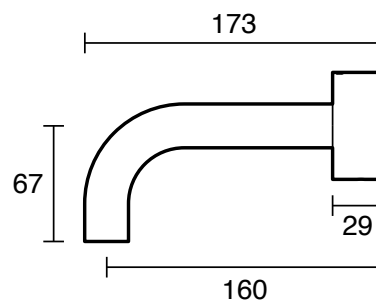

## Sussex Pure Elemental Wall Bath Hostess System 160mm PVD Matte Black

43848

| SPECIFICATIONS  |                             |
|---|-----------------------------|
| Recommended Use   | Residential;Commercial      |
| Colour Finish   | Matte Black                 |
| Primary Material  | Brass                       |
| Recommended Pressure Range  | 150 - 500 kPa as per AS3500 |
| Max Continuous Working Temperature (deg C)                                | 65                          |
| Min Continuous Working Temperature (deg C)                                | 1                           |
| WARRANTY  |                             |
| Residential Use (Years)   | 40                          |
| Commercial Use (Years)  | 10                          |
| <i>Please refer to Sussex Warranty page for full Terms and Conditions</i> |                             |

Dimensions are nominal measurements only.