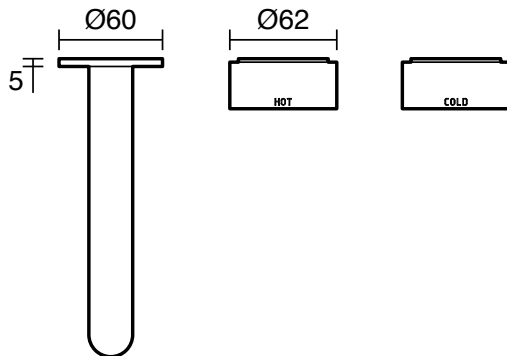

## Sussex Pure Elemental Wall Bath Hostess System 160mm PVD Matte Black

43848

| SPECIFICATIONS  |                             |
|---|-----------------------------|
| Recommended Use   | Residential;Commercial      |
| Colour Finish   | Matte Black                 |
| Primary Material  | Brass                       |
| Recommended Pressure Range  | 150 - 500 kPa as per AS3500 |
| Max Continuous Working Temperature (deg C)                                | 65                          |
| Min Continuous Working Temperature (deg C)                                | 1                           |
| WARRANTY  |                             |
| Residential Use (Years)   | 40                          |
| Commercial Use (Years)  | 10                          |
| <i>Please refer to Sussex Warranty page for full Terms and Conditions</i> |                             |

Dimensions are nominal measurements only.