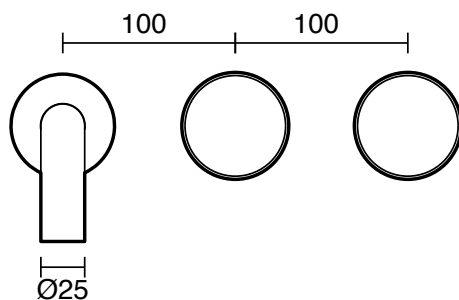

## Sussex Pure Elemental Wall Bath Hostess System 160mm PVD Matte Black

43848

| SPECIFICATIONS  |                             |
|---|-----------------------------|
| Recommended Use   | Residential;Commercial      |
| Colour Finish   | Matte Black                 |
| Primary Material  | Brass                       |
| Recommended Pressure Range  | 150 - 500 kPa as per AS3500 |
| Max Continuous Working Temperature (deg C)                                | 65                          |
| Min Continuous Working Temperature (deg C)                                | 1                           |
| WARRANTY  |                             |
| Residential Use (Years)   | 40                          |
| Commercial Use (Years)  | 10                          |
| <i>Please refer to Sussex Warranty page for full Terms and Conditions</i> |                             |

Dimensions are nominal measurements only.