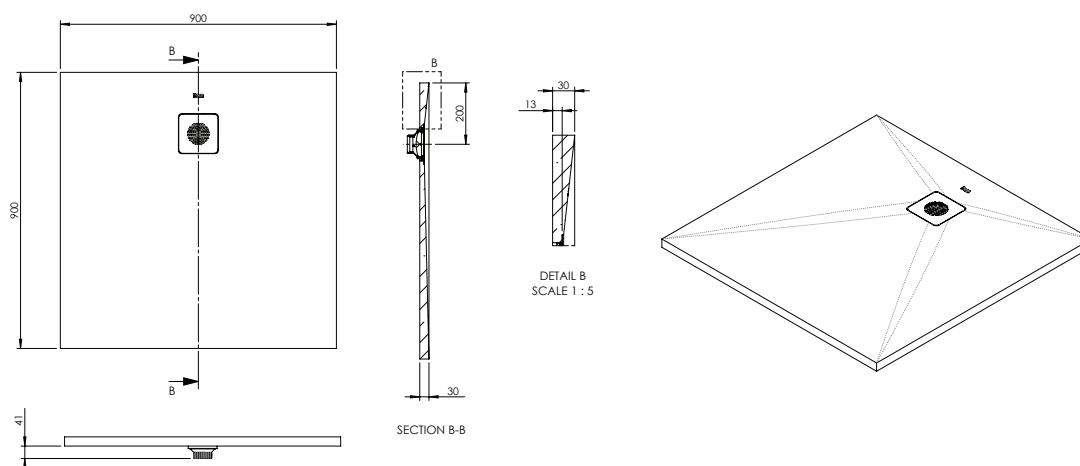

Roca Cyprus Stonex Shower Floor 900mm x 900mm Cemento with Matching Waste

1711981

SPECIFICATIONS

Recommended Use	Residential;Commercial
Primary Material	Stonex
Colour	Cemento
Mounting	Floor
Waste Position	Centre Rear
Plug & Waste Size	50mm
Plug & Waste Included	Yes

WARRANTY

Residential Use (Years)	15
Commercial Use (Years)	1
Spare Parts & Labour (Years)	1

Please refer to Roca Warranty page for full Terms and Conditions

Dimensions are nominal measurements only.

CLEANING RECOMMENDATIONS:

We recommend the use of soapy water or approved cleaners. This product should not be cleaned with abrasive materials. Damage caused by any improper treatment is not covered by the product warranty. Refer to Warranty Conditions

Disclaimer: Products in this specification manual must by regulation be installed by licensed and registered trade people. The manufacturer/distributor reserves the right to vary specifications or delete models from their range without prior notification. Dimensions are nominal measurements only. Dimensions and set-outs listed are correct at time of publication however the manufacturer/distributor takes no responsibility for printing errors.

Published 22/05/2026

To see the complete Roca range go to
www.reece.com.au