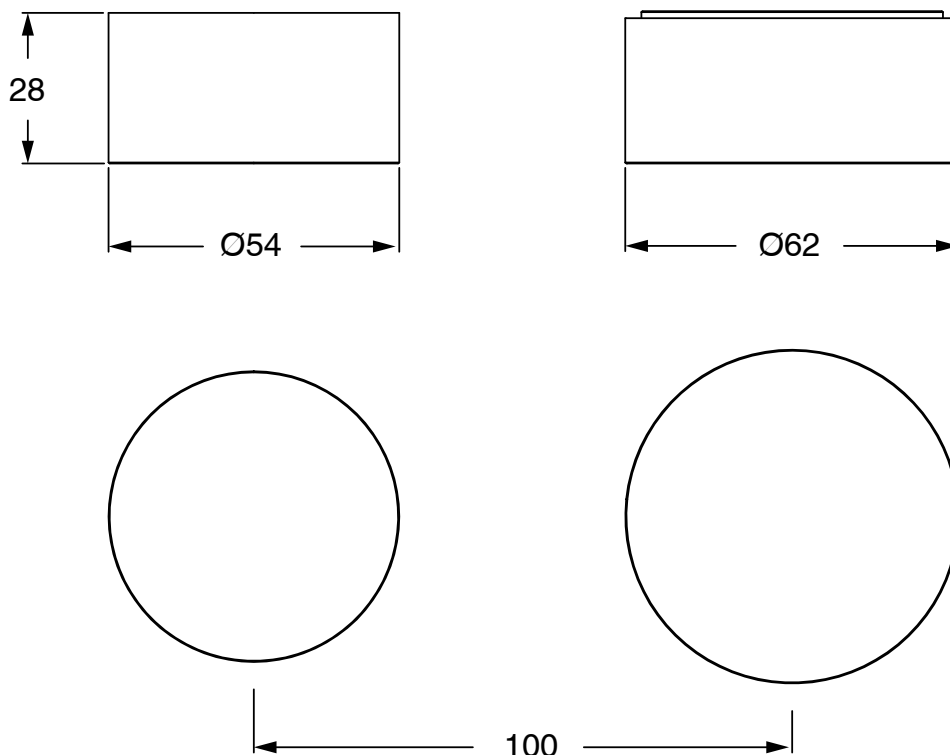

SUSSEX

**Sussex Pure Progressive Mixer / Diverter System Right Hand with Cirque Textured Handles
PVD Brushed Bronze Lead Free
50376**

SPECIFICATIONS	
Recommended Use	Residential;Commercial
Colour Finish	Brushed Bronze
Primary Material	Lead Free Brass
Recommended Pressure Range	150 - 500 kPa as per AS3500
Max Continuous Working Temperature (deg C)	65
Min Continuous Working Temperature (deg C)	1
WARRANTY	
Residential Use (Years)	40
Commercial Use (Years)	10
<i>Please refer to Sussex Warranty page for full Terms and Conditions</i>	