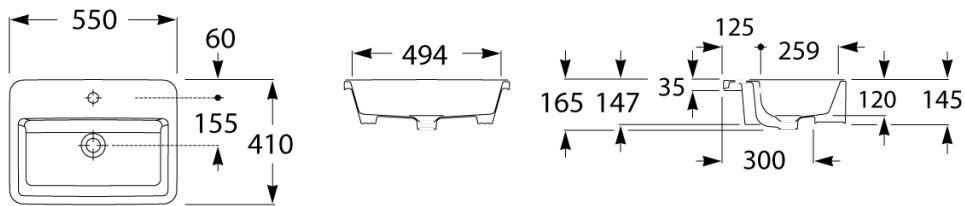

Roca The Gap Semi Recessed Basin 550mm x 410mm 1 Taphole White

9506767

SPECIFICATIONS

Recommended Use	Residential;Commercial
Primary Material	Vitreous China
Colour Finish	White
Bowl Capacity (L)	7.4
Weight (kg)	13
Taphole Configuration	One
Overflow Included	Yes
Plug & Waste Included	No

WARRANTY

Residential & Commercial Use (Years)	25
Spare Parts & Labour (Years)	1

Please refer to Roca Warranty page for full Terms and Conditions

Dimensions are nominal measurements only.

CLEANING RECOMMENDATIONS:

We recommend the use of soapy water or approved cleaners. This product should not be cleaned with abrasive materials. Damage caused by any improper treatment is not covered by the product warranty. Refer to Warranty Conditions

Disclaimer: Products in this specification manual must by regulation be installed by licensed and registered trade people. The manufacturer/distributor reserves the right to vary specifications or delete models from their range without prior notification. Dimensions are nominal measurements only. Dimensions and set-outs listed are correct at time of publication however the manufacturer/distributor takes no responsibility for printing errors.

Published 18/05/2026

To see the complete Roca range go to www.reece.com.au