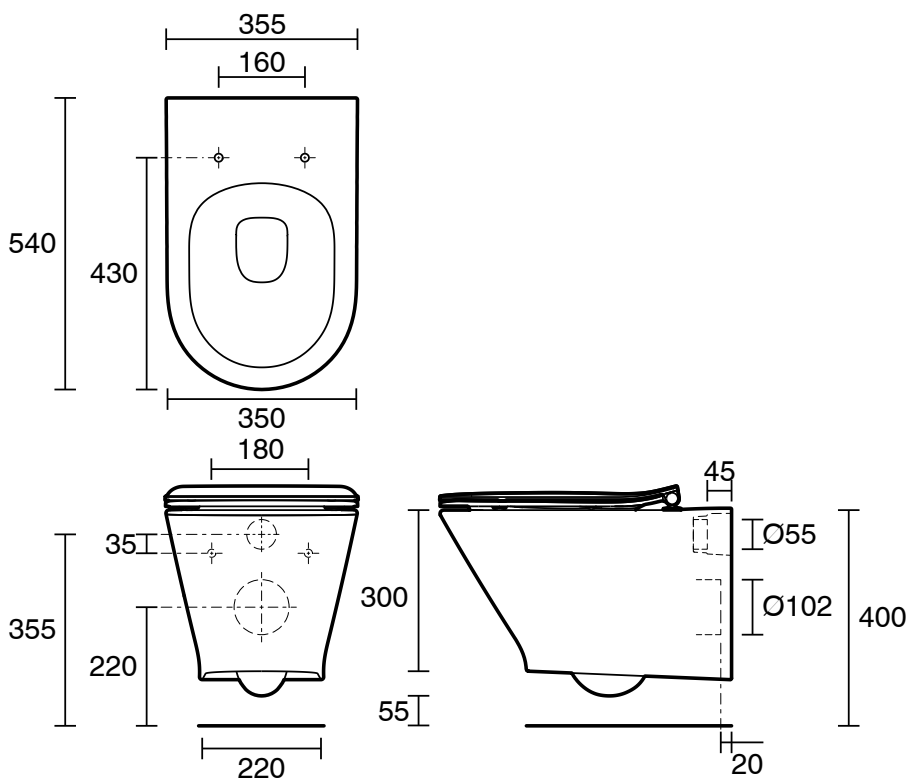

Roca The Gap Round Wall Hung Rimless Pan with Soft Close Quick Release Thin Seat White (4 Star)

10042

SPECIFICATIONS

Recommended Use	Residential;Commercial
Pan Material	Vitreous China
Rim Configuration	Rimless
Pan Outlet Type	P Trap
Pan Weight (kg)	26.4
Mounting	Wall
Toilet Seat Included	Yes

WARRANTY

Residential & Commercial Use (Years)	25
Spare Parts & Labour (Years)	1

Please refer to Roca Warranty page for full Terms and Conditions

Dimensions are nominal measurements only.

CLEANING RECOMMENDATIONS:

We recommend the use of soapy water or approved cleaners. This product should not be cleaned with abrasive materials. Damage caused by any improper treatment is not covered by the product warranty. Refer to Warranty Conditions

Disclaimer: Products in this specification manual must by regulation be installed by licensed and registered trade people. The manufacturer/distributor reserves the right to vary specifications or delete models from their range without prior notification. Dimensions are nominal measurements only. Dimensions and set-outs listed are correct at time of publication however the manufacturer/distributor takes no responsibility for printing errors.

Published 21/05/2026

To see the complete Roca range go to www.reece.com.au/bathrooms