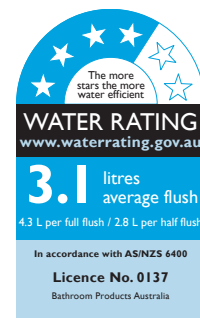

Roca The Gap Round Wall Hung Rimless Pan with Soft Close Quick Release Thin Seat White (4 Star)

10042

SPECIFICATIONS

Recommended Use	Residential;Commercial
Pan Material	Vitreous China
Rim Configuration	Rimless
Pan Outlet Type	P Trap
Pan Weight (kg)	26.4
Mounting	Wall
Toilet Seat Included	Yes

WARRANTY

Residential & Commercial Use (Years)	25
Spare Parts & Labour (Years)	1

Please refer to Roca Warranty page for full Terms and Conditions

Dimensions are nominal measurements only.

CLEANING RECOMMENDATIONS:

We recommend the use of soapy water or approved cleaners. This product should not be cleaned with abrasive materials. Damage caused by any improper treatment is not covered by the product warranty. Refer to Warranty Conditions

Disclaimer: Products in this specification manual must by regulation be installed by licensed and registered trade people. The manufacturer/distributor reserves the right to vary specifications or delete models from their range without prior notification. Dimensions are nominal measurements only. Dimensions and set-outs listed are correct at time of publication however the manufacturer/distributor takes no responsibility for printing errors.

Published 21/05/2026

To see the complete Roca range go to www.reece.com.au/bathrooms