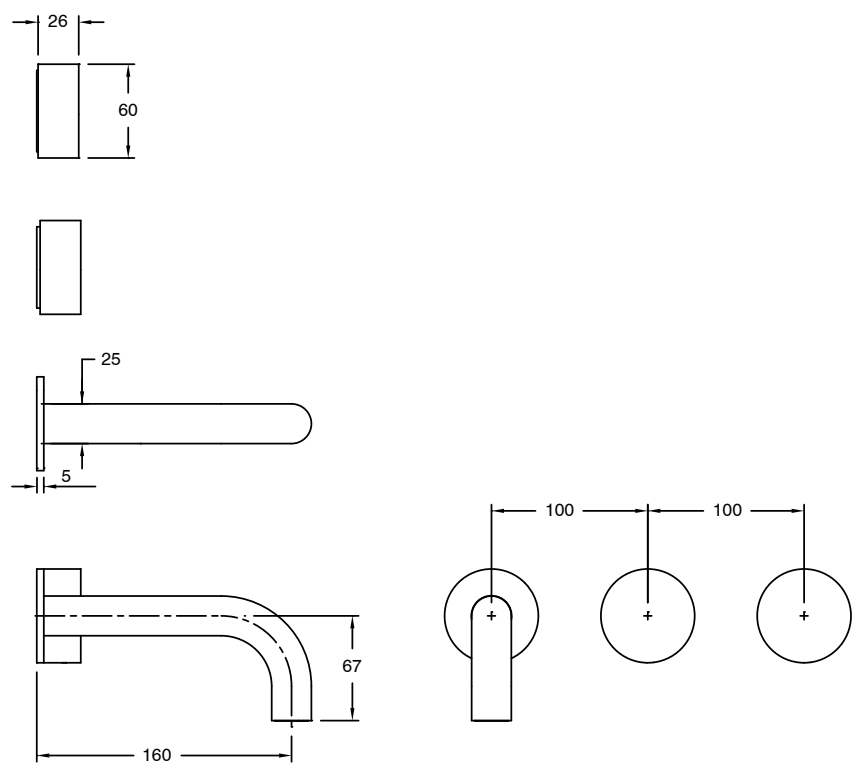

SUSSEX

**Sussex Pure Wall Bath Hostess System 200mm with Linear Textured Handles
PVD Brushed Nickel Lead Free
46852**

| SPECIFICATIONS | |
|---|-----------------------------|
| Recommended Use | Residential;Commercial |
| Colour Finish | Brushed Nickel |
| Primary Material | Lead Free Brass |
| Recommended Pressure Range | 150 - 500 kPa as per AS3500 |
| Max Continuous Working Temperature (deg C) | 65 |
| Min Continuous Working Temperature (deg C) | 1 |
| WARRANTY | |
| Residential Use (Years) | 40 |
| Commercial Use (Years) | 10 |
| <i>Please refer to Sussex Warranty page for full Terms and Conditions</i> | |

Disclaimer: Products in this specification manual must by regulation be installed by licensed and registered trade people. The manufacturer/distributor reserves the right to vary specifications or delete models from their range without prior notification. Dimensions are nominal measurements only. Dimensions and set-outs listed are correct at time of publication however the manufacturer/distributor takes no responsibility for printing errors.
Published 14/05/2026