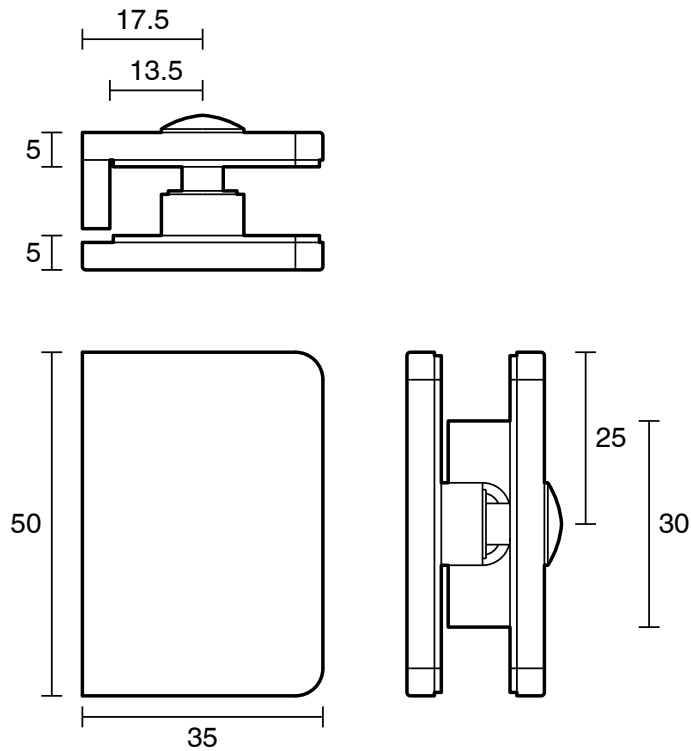

## Kado Lux Frameless Shower Screen Clips (2) Chrome

1705960

SPECIFICATIONS	
Recommended Use	Residential;Commercial
Colour Finish	Chrome
Primary Material	Brass
Mounting	Product Surface
WARRANTY	
Residential & Commercial Use (Years)	25
Spare Parts & Labour (Years)	1
<i>Please refer to Kado Warranty Page for full Terms and Conditions</i>	

Dimensions are nominal measurements only.