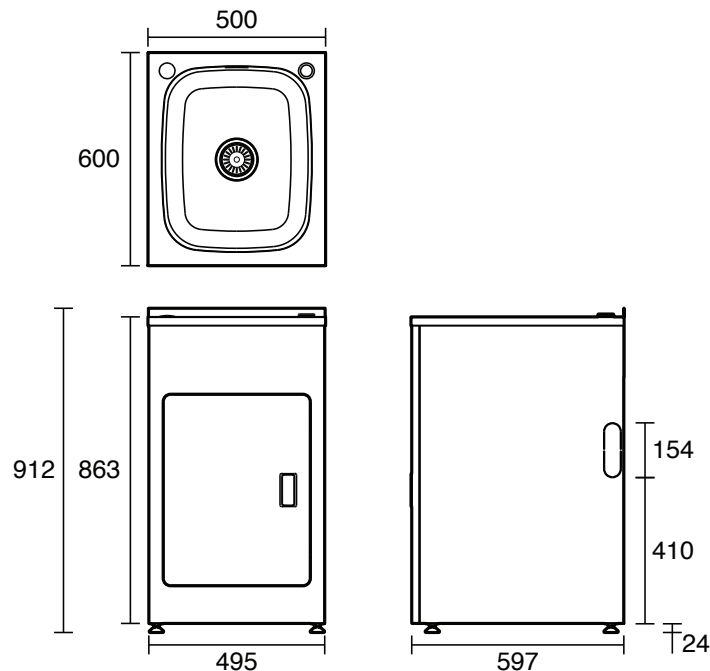

Posh Solus MK2 45 Litre Compact Laundry Trough & Cabinet 1 Taphole with Bypass & Overflow Stainless Steel

2406950

SPECIFICATIONS

Recommended Use	Residential;Commercial
Colour Finish	Stainless Steel;White
Mounting	Wall;Floor
Taphole Configuration	One
Number of Doors	One
Capacity (L)	45
Overflow Included	Yes
Plug & Waste Included	Yes
Plug & Waste Size	90mm Basket Waste

WARRANTY

Residential & Commercial Use (Years)	30
Spare Parts & Labour (Years)	1

Please refer to Posh Warranty Page for full Terms and Conditions

Dimensions are nominal measurements only.

CLEANING RECOMMENDATIONS:

We recommend the use of soapy water or approved cleaners. This product should not be cleaned with abrasive materials. Damage caused by any improper treatment is not covered by the product warranty. Refer to Warranty Conditions

Disclaimer: Products in this specification manual must by regulation be installed by licensed and registered trade people. The manufacturer/distributor reserves the right to vary specifications or delete models from their range without prior notification. Dimensions are nominal measurements only. Dimensions and set-outs listed are correct at time of publication however the manufacturer/distributor takes no responsibility for printing errors.

Published 01/04/2026

To see the complete Posh range go to
www.reece.com.au