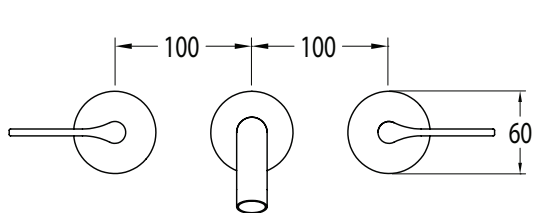

SUSSEX

Sussex Oria Wall Basin Set 215mm Outlet Chrome (5 Star) Lead Free

39686

SPECIFICATIONS

Recommended Use	Residential;Commercial
Colour Finish	Polished Chrome
Primary Material	Lead Free Brass
Recommended Pressure Range	150 - 500 kPa as per AS3500
Max Continuous Working Temperature (deg C)	65
Min Continuous Working Temperature (deg C)	1

WARRANTY

Residential Use (Years)	40
Commercial Use (Years)	10

Please refer to Sussex Warranty page for full Terms and Conditions

Dimensions are nominal measurements only.

CLEANING RECOMMENDATIONS:

We recommend the use of soapy water or approved cleaners. This product should not be cleaned with abrasive materials. Damage caused by any improper treatment is not covered by the product warranty. Refer to Warranty Conditions

Disclaimer: Products in this specification manual must by regulation be installed by licensed and registered trade people. The manufacturer/distributor reserves the right to vary specifications or delete models from their range without prior notification. Dimensions are nominal measurements only. Dimensions and set-outs listed are correct at time of publication however the manufacturer/distributor takes no responsibility for printing errors.

Published 30/04/2026

To see the complete Sussex range go to www.reece.com.au