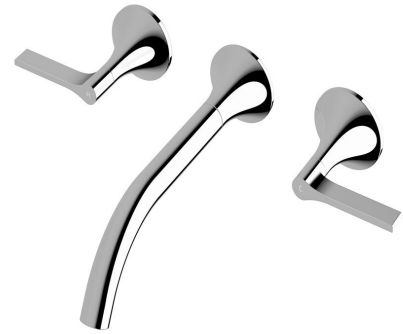

SUSSEX

Sussex Oria Wall Basin Set 215mm Outlet Chrome (5 Star) Lead Free

39686

SPECIFICATIONS

Recommended Use	Residential;Commercial
Colour Finish	Polished Chrome
Primary Material	Lead Free Brass
Recommended Pressure Range	150 - 500 kPa as per AS3500
Max Continuous Working Temperature (deg C)	65
Min Continuous Working Temperature (deg C)	1

WARRANTY

Residential Use (Years)	40
Commercial Use (Years)	10

Please refer to Sussex Warranty page for full Terms and Conditions

Dimensions are nominal measurements only.

CLEANING RECOMMENDATIONS:

We recommend the use of soapy water or approved cleaners. This product should not be cleaned with abrasive materials. Damage caused by any improper treatment is not covered by the product warranty. Refer to Warranty Conditions

Disclaimer: Products in this specification manual must by regulation be installed by licensed and registered trade people. The manufacturer/distributor reserves the right to vary specifications or delete models from their range without prior notification. Dimensions are nominal measurements only. Dimensions and set-outs listed are correct at time of publication however the manufacturer/distributor takes no responsibility for printing errors.

Published 30/04/2026

To see the complete Sussex range go to www.reece.com.au