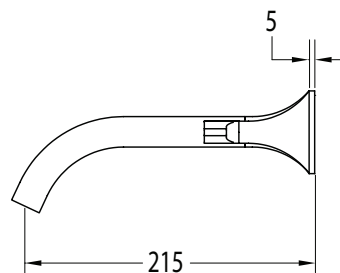

SUSSEX

Sussex Oria Wall Basin Set 215mm Outlet Chrome (5 Star) Lead Free

39686

SPECIFICATIONS

Recommended Use	Residential;Commercial
Colour Finish	Polished Chrome
Primary Material	Lead Free Brass
Recommended Pressure Range	150 - 500 kPa as per AS3500
Max Continuous Working Temperature (deg C)	65
Min Continuous Working Temperature (deg C)	1

WARRANTY

Residential Use (Years)	40
Commercial Use (Years)	10

Please refer to Sussex Warranty page for full Terms and Conditions

Dimensions are nominal measurements only.

CLEANING RECOMMENDATIONS:

We recommend the use of soapy water or approved cleaners. This product should not be cleaned with abrasive materials. Damage caused by any improper treatment is not covered by the product warranty. Refer to Warranty Conditions

Disclaimer: Products in this specification manual must by regulation be installed by licensed and registered trade people. The manufacturer/distributor reserves the right to vary specifications or delete models from their range without prior notification. Dimensions are nominal measurements only. Dimensions and set-outs listed are correct at time of publication however the manufacturer/distributor takes no responsibility for printing errors.

Published 30/04/2026

To see the complete Sussex range go to www.reece.com.au