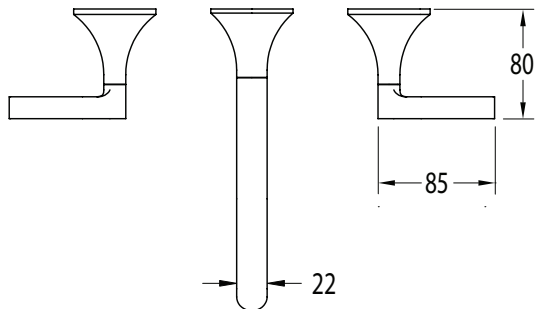

SUSSEX

Sussex Oria Wall Basin Set 215mm Outlet Chrome (5 Star) Lead Free

39686

SPECIFICATIONS

Recommended Use	Residential;Commercial
Colour Finish	Polished Chrome
Primary Material	Lead Free Brass
Recommended Pressure Range	150 - 500 kPa as per AS3500
Max Continuous Working Temperature (deg C)	65
Min Continuous Working Temperature (deg C)	1

WARRANTY

Residential Use (Years)	40
Commercial Use (Years)	10

Please refer to Sussex Warranty page for full Terms and Conditions

Dimensions are nominal measurements only.

CLEANING RECOMMENDATIONS:

We recommend the use of soapy water or approved cleaners. This product should not be cleaned with abrasive materials. Damage caused by any improper treatment is not covered by the product warranty. Refer to Warranty Conditions

Disclaimer: Products in this specification manual must by regulation be installed by licensed and registered trade people. The manufacturer/distributor reserves the right to vary specifications or delete models from their range without prior notification. Dimensions are nominal measurements only. Dimensions and set-outs listed are correct at time of publication however the manufacturer/distributor takes no responsibility for printing errors.

Published 30/04/2026

To see the complete Sussex range go to www.reece.com.au