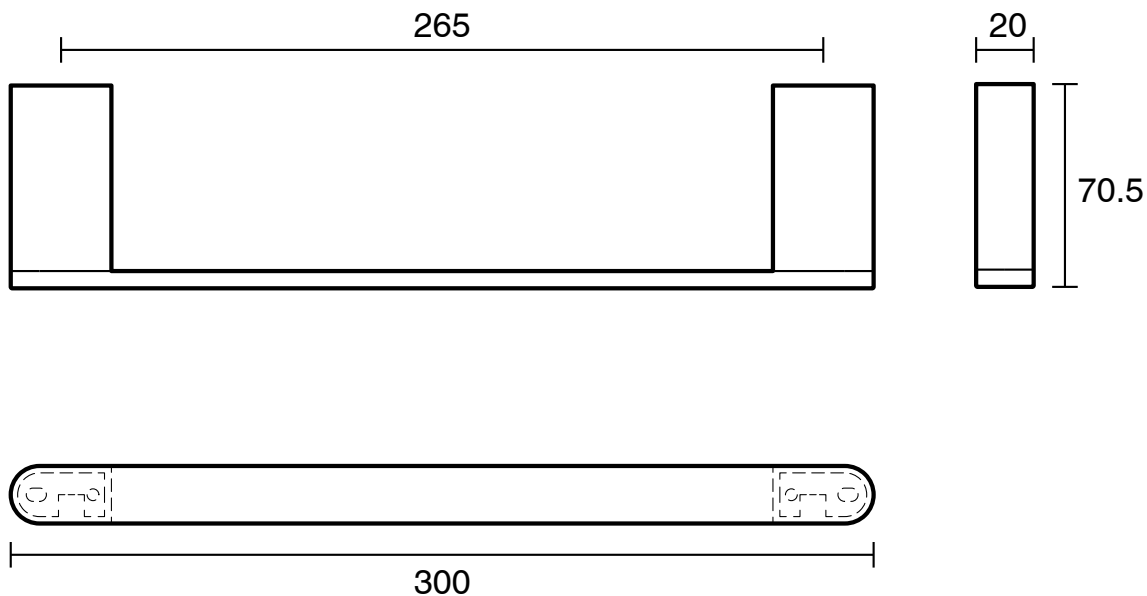

mizu

Mizu Soothe Single Towel Rail 300mm Chrome

9504692

SPECIFICATIONS

Recommended Use	Residential;Commercial
Colour Finish	Polished Chrome
Primary Material	Zinc

WARRANTY

Residential & Commercial Use (Years)	25
Spare Parts & Labour (Years)	1

Please refer to Mizu Warranty page for full Terms and Conditions

Dimensions are nominal measurements only.

CLEANING RECOMMENDATIONS:

We recommend the use of soapy water or approved cleaners. This product should not be cleaned with abrasive materials. Damage caused by any improper treatment is not covered by the product warranty. Refer to Warranty Conditions

Disclaimer: Products in this specification manual must by regulation be installed by licensed and registered trade people. The manufacturer/distributor reserves the right to vary specifications or delete models from their range without prior notification. Dimensions are nominal measurements only. Dimensions and set-outs listed are correct at time of publication however the manufacturer/distributor takes no responsibility for printing errors.

Published 01/04/2026

To see the complete Mizu range go to
www.reece.com.au