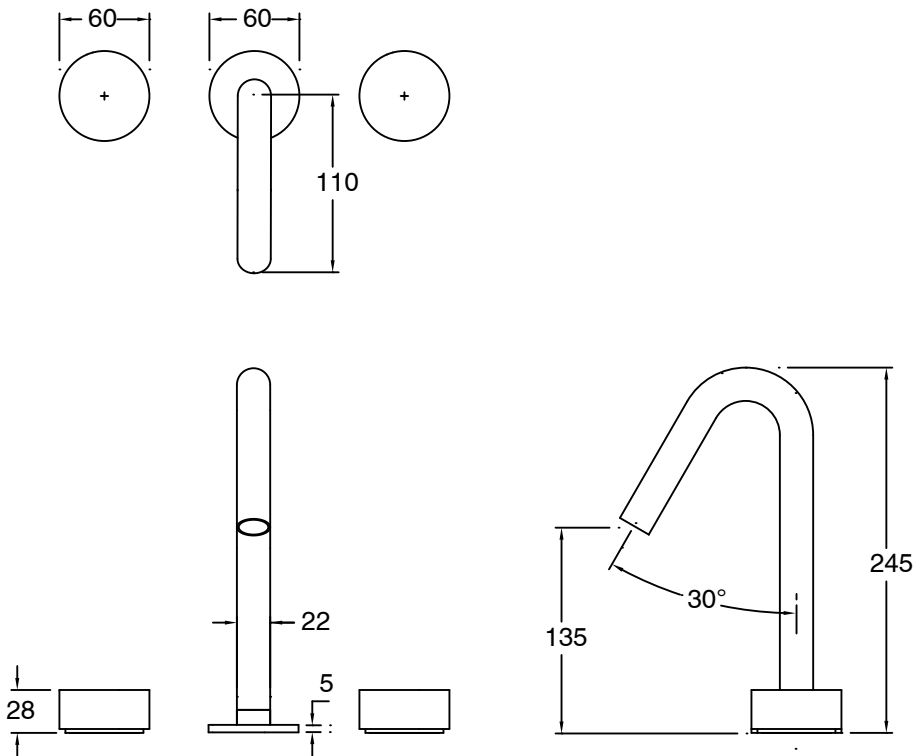

SUSSEX

Sussex Pure Basin Set with Linear Textured Handles PVD Brushed Bronze (5 Star) Lead Free

47043

SPECIFICATIONS

Recommended Use	Residential;Commercial
Colour Finish	Brushed Bronze
Primary Material	Lead Free Brass
Recommended Pressure Range	150 - 500 kPa as per AS3500
Max Continuous Working Temperature (deg C)	65
Min Continuous Working Temperature (deg C)	1

WARRANTY

Residential Use (Years)	40
Commercial Use (Years)	10

Please refer to Sussex Warranty page for full Terms and Conditions

Dimensions are nominal measurements only.

CLEANING RECOMMENDATIONS:

We recommend the use of soapy water or approved cleaners. This product should not be cleaned with abrasive materials. Damage caused by any improper treatment is not covered by the product warranty. Refer to Warranty Conditions

Disclaimer: Products in this specification manual must by regulation be installed by licensed and registered trade people. The manufacturer/distributor reserves the right to vary specifications or delete models from their range without prior notification. Dimensions are nominal measurements only. Dimensions and set-outs listed are correct at time of publication however the manufacturer/distributor takes no responsibility for printing errors.

Published 07/05/2026

To see the complete Sussex range go to www.reece.com.au