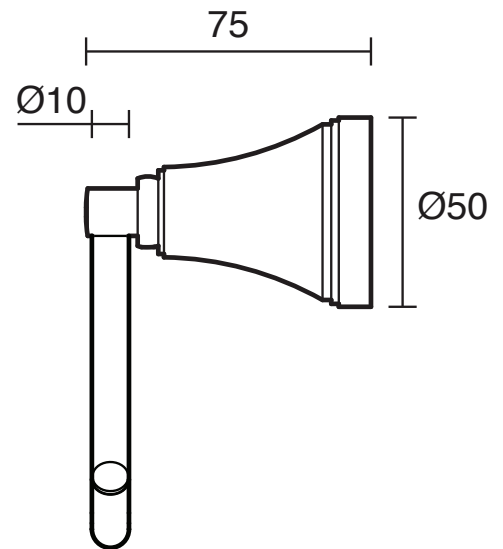

KADO

Kado Era Toilet Roll Holder Brushed Nickel

9512123

SPECIFICATIONS

Recommended Use	Residential;Commercial
Colour	Brushed Nickel
Material	Zinc/Steel

WARRANTY

Residential & Commercial Use (Years)	25
Parts Replacement Only (Years)	1

Please refer to Kado Warranty Page for full Terms and Conditions

Dimensions are nominal measurements only.

CLEANING RECOMMENDATIONS:

We recommend the use of soapy water or approved cleaners. This product should not be cleaned with abrasive materials. Damage caused by any improper treatment is not covered by the product warranty. Refer to Warranty Conditions

Disclaimer: Products in this specification manual must by regulation be installed by licensed and registered trade people. The manufacturer/distributor reserves the right to vary specifications or delete models from their range without prior notification. Dimensions are nominal measurements only. Dimensions and set-outs listed are correct at time of publication however the manufacturer/distributor takes no responsibility for printing errors.

Published 01/04/2026

To see the complete Kado range go to www.reece.com.au