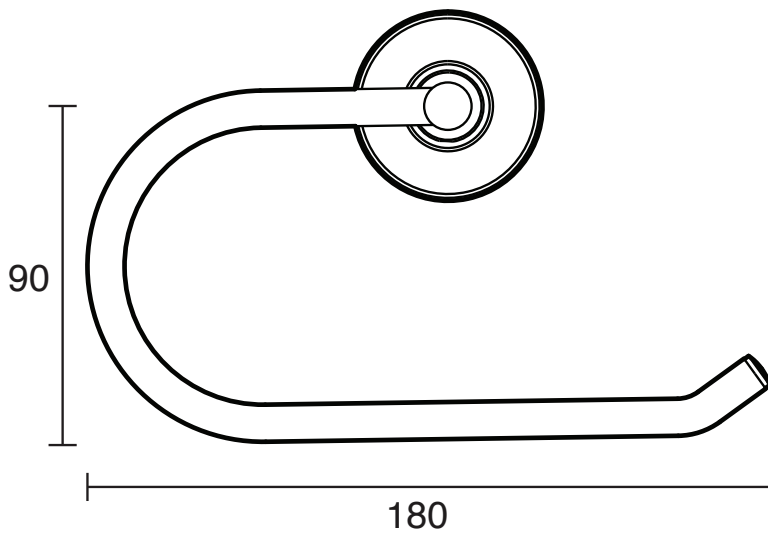

KADO

Kado Era Toilet Roll Holder Brushed Nickel

9512123

SPECIFICATIONS

Recommended Use	Residential;Commercial
Colour	Brushed Nickel
Material	Zinc/Steel

WARRANTY

Residential & Commercial Use (Years)	25
Parts Replacement Only (Years)	1

Please refer to Kado Warranty Page for full Terms and Conditions

Dimensions are nominal measurements only.

CLEANING RECOMMENDATIONS:

We recommend the use of soapy water or approved cleaners. This product should not be cleaned with abrasive materials. Damage caused by any improper treatment is not covered by the product warranty. Refer to Warranty Conditions

Disclaimer: Products in this specification manual must by regulation be installed by licensed and registered trade people. The manufacturer/distributor reserves the right to vary specifications or delete models from their range without prior notification. Dimensions are nominal measurements only. Dimensions and set-outs listed are correct at time of publication however the manufacturer/distributor takes no responsibility for printing errors.

Published 01/04/2026

To see the complete Kado range go to www.reece.com.au