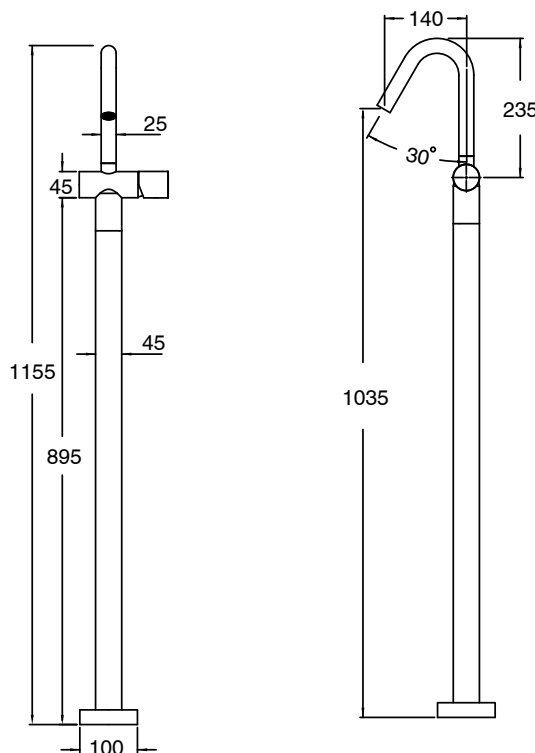

SUSSEX

Sussex Pure Floor Mounted Basin Mixer with Linear Textured Handles Trimset PVD Brushed Bronze (5 Star) Lead Free 49866

SPECIFICATIONS

Recommended Use	Residential;Commercial
Colour Finish	Brushed Bronze
Primary Material	Lead Free Brass
Recommended Pressure Range	150 - 500 kPa as per AS3500
Max Continuous Working Temperature (deg C)	65
Min Continuous Working Temperature (deg C)	1

WARRANTY

Residential Use (Years)	40
Commercial Use (Years)	10

Please refer to Sussex Warranty page for full Terms and Conditions

Dimensions are nominal measurements only.

CLEANING RECOMMENDATIONS:

We recommend the use of soapy water or approved cleaners. This product should not be cleaned with abrasive materials. Damage caused by any improper treatment is not covered by the product warranty. Refer to Warranty Conditions

Disclaimer: Products in this specification manual must by regulation be installed by licensed and registered trade people. The manufacturer/distributor reserves the right to vary specifications or delete models from their range without prior notification. Dimensions are nominal measurements only. Dimensions and set-outs listed are correct at time of publication however the manufacturer/distributor takes no responsibility for printing errors.

Published 07/05/2026

To see the complete Sussex range go to
www.reece.com.au