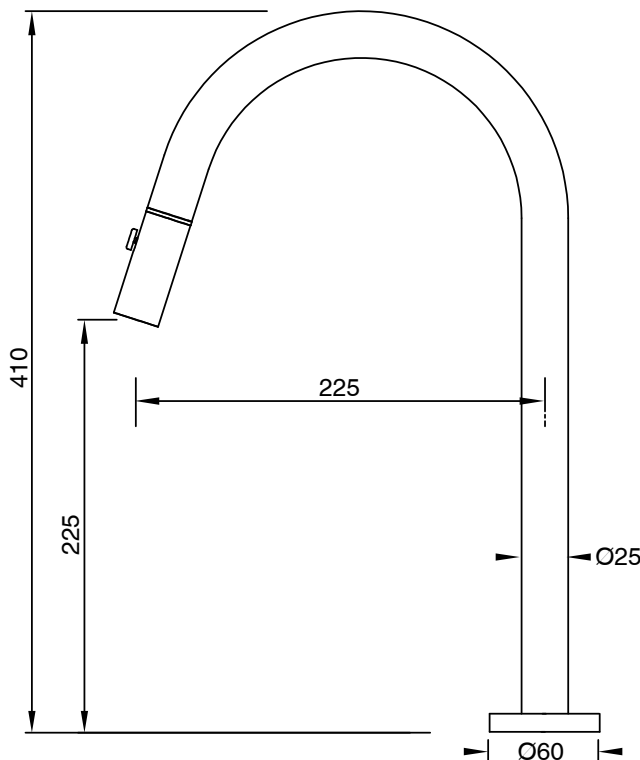

SUSSEX

Sussex Pure Sink Outlet Pull Out Spray PVD Brushed Bronze (4 Star) Lead Free

50578

SPECIFICATIONS	
Recommended Use	Residential;Commercial
Colour Finish	Brushed Bronze
Primary Material	Lead Free Brass
Recommended Pressure Range	150 - 500 kPa as per AS3500
Max Continuous Working Temperature (deg C)	65
Min Continuous Working Temperature (deg C)	1
WARRANTY	
Residential Use (Years)	40
Commercial Use (Years)	10
<i>Please refer to Sussex Warranty page for full Terms and Conditions</i>	

Disclaimer: Products in this specification manual must by regulation be installed by licensed and registered trade people. The manufacturer/distributor reserves the right to vary specifications or delete models from their range without prior notification. Dimensions are nominal measurements only. Dimensions and set-outs listed are correct at time of publication however the manufacturer/distributor takes no responsibility for printing errors.