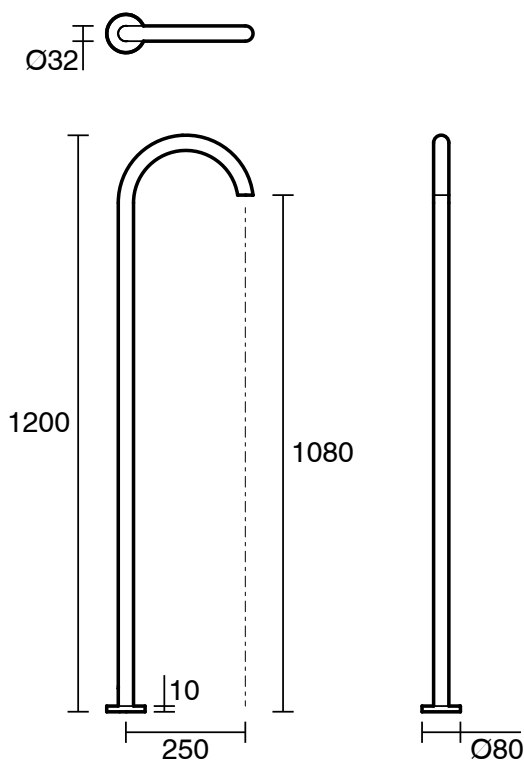

SUSSEX

Scala Floor Mounted Basin Outlet Curved Chrome (5 Star) Lead Free

51732

SPECIFICATIONS

Recommended Use	Residential;Commercial
Colour Finish	Polished Chrome
Primary Material	Lead Free Brass
Recommended Pressure Range	150 - 500 kPa as per AS3500
Max Continuous Working Temperature (deg C)	65
Min Continuous Working Temperature (deg C)	1

WARRANTY

Residential Use (Years)	40
Commercial Use (Years)	10

Please refer to Sussex Warranty page for full Terms and Conditions

Dimensions are nominal measurements only.

CLEANING RECOMMENDATIONS:

We recommend the use of soapy water or approved cleaners. This product should not be cleaned with abrasive materials. Damage caused by any improper treatment is not covered by the product warranty. Refer to Warranty Conditions

Disclaimer: Products in this specification manual must by regulation be installed by licensed and registered trade people. The manufacturer/distributor reserves the right to vary specifications or delete models from their range without prior notification. Dimensions are nominal measurements only. Dimensions and set-outs listed are correct at time of publication however the manufacturer/distributor takes no responsibility for printing errors.

Published 06/05/2026

To see the complete Sussex range go to www.reece.com.au